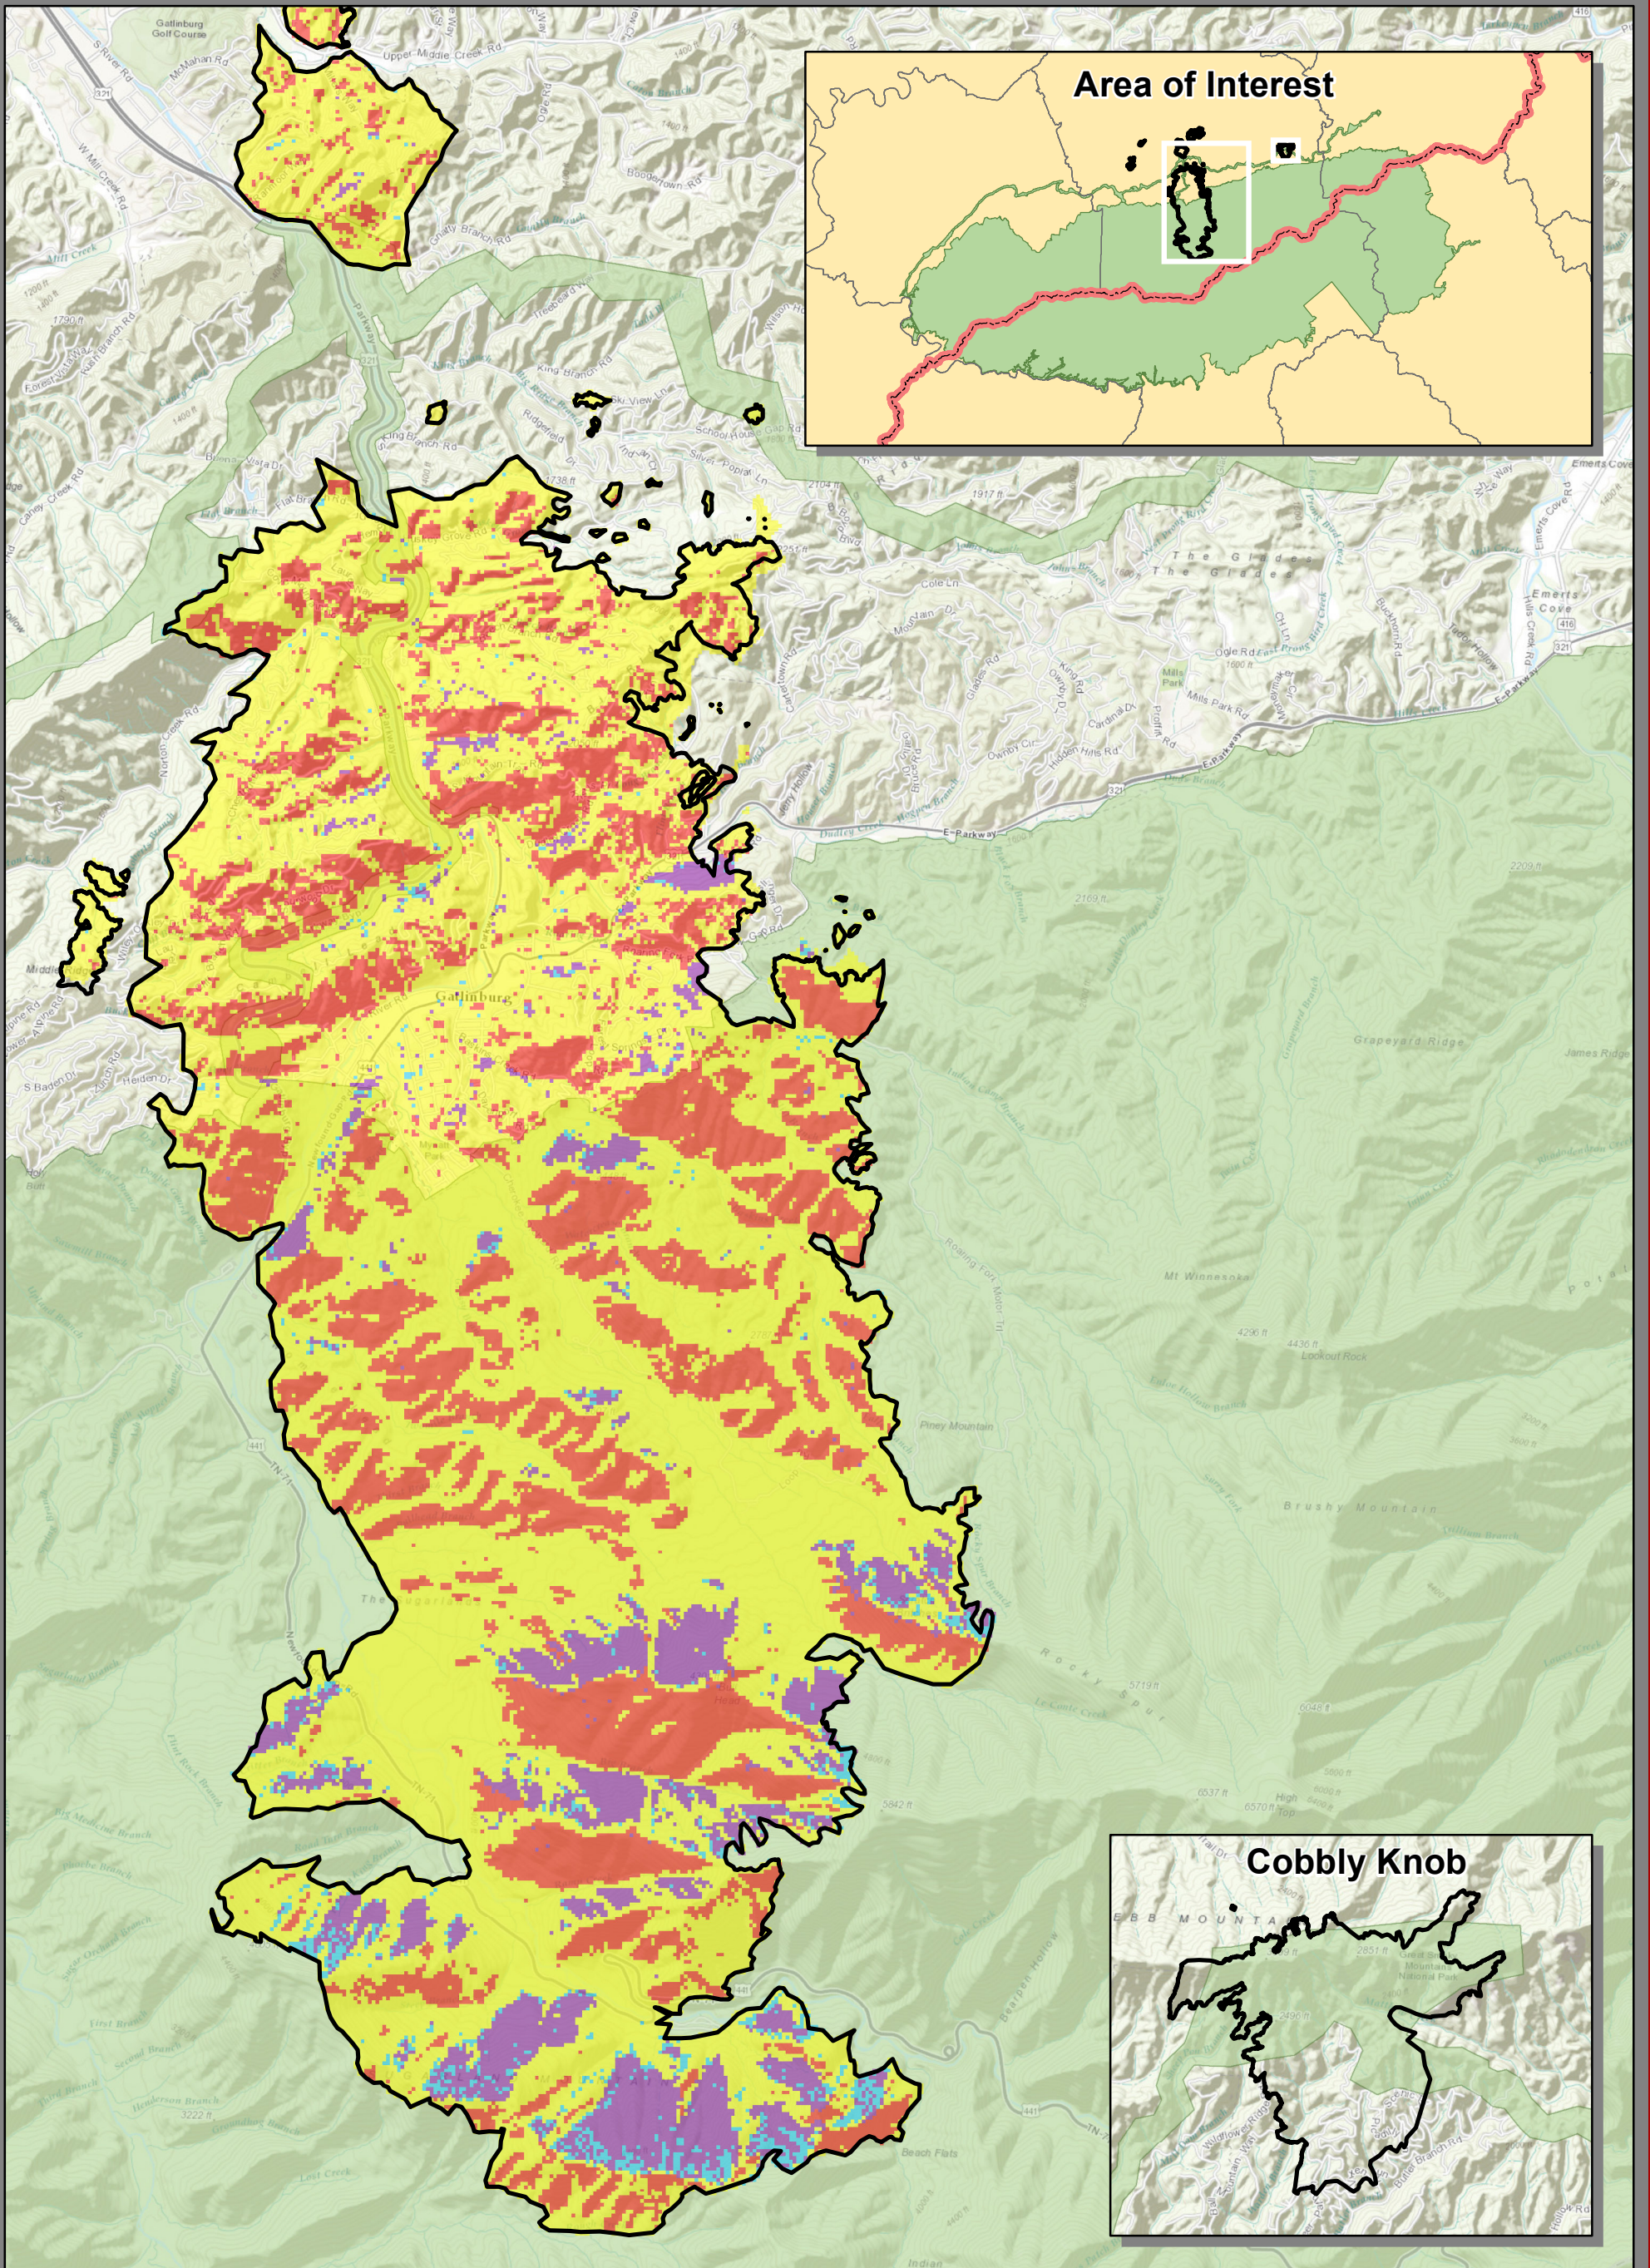

Chimney Tops 2 BAER

Burned Area Reflectance Classification

- BARC**
- Low
 - Moderate
 - High
 - Shadow
- Park Boundary
- Fire Perimeter

No warranty expressed or implied is made regarding the accuracy or utility of the data and information on this map.

1:52,000