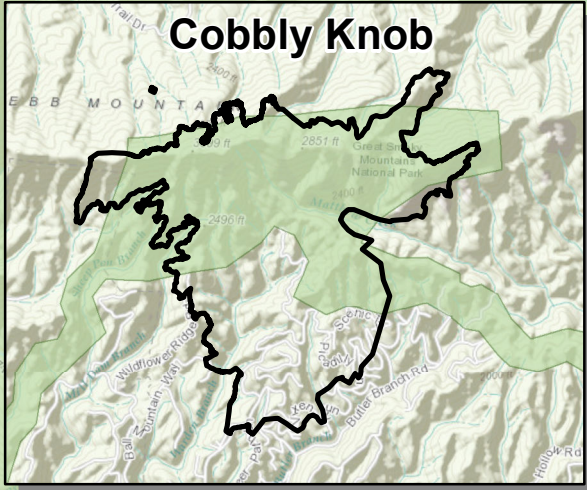

Chimney Tops 2 BAER

Burned Area Reflectance Classification

- BARC**
- Low
 - Moderate
 - High
 - Shadow
- Park Boundary
- Fire Perimeter

No warranty expressed or implied is made regarding the accuracy or utility of the data and information on this map.

1:52,000