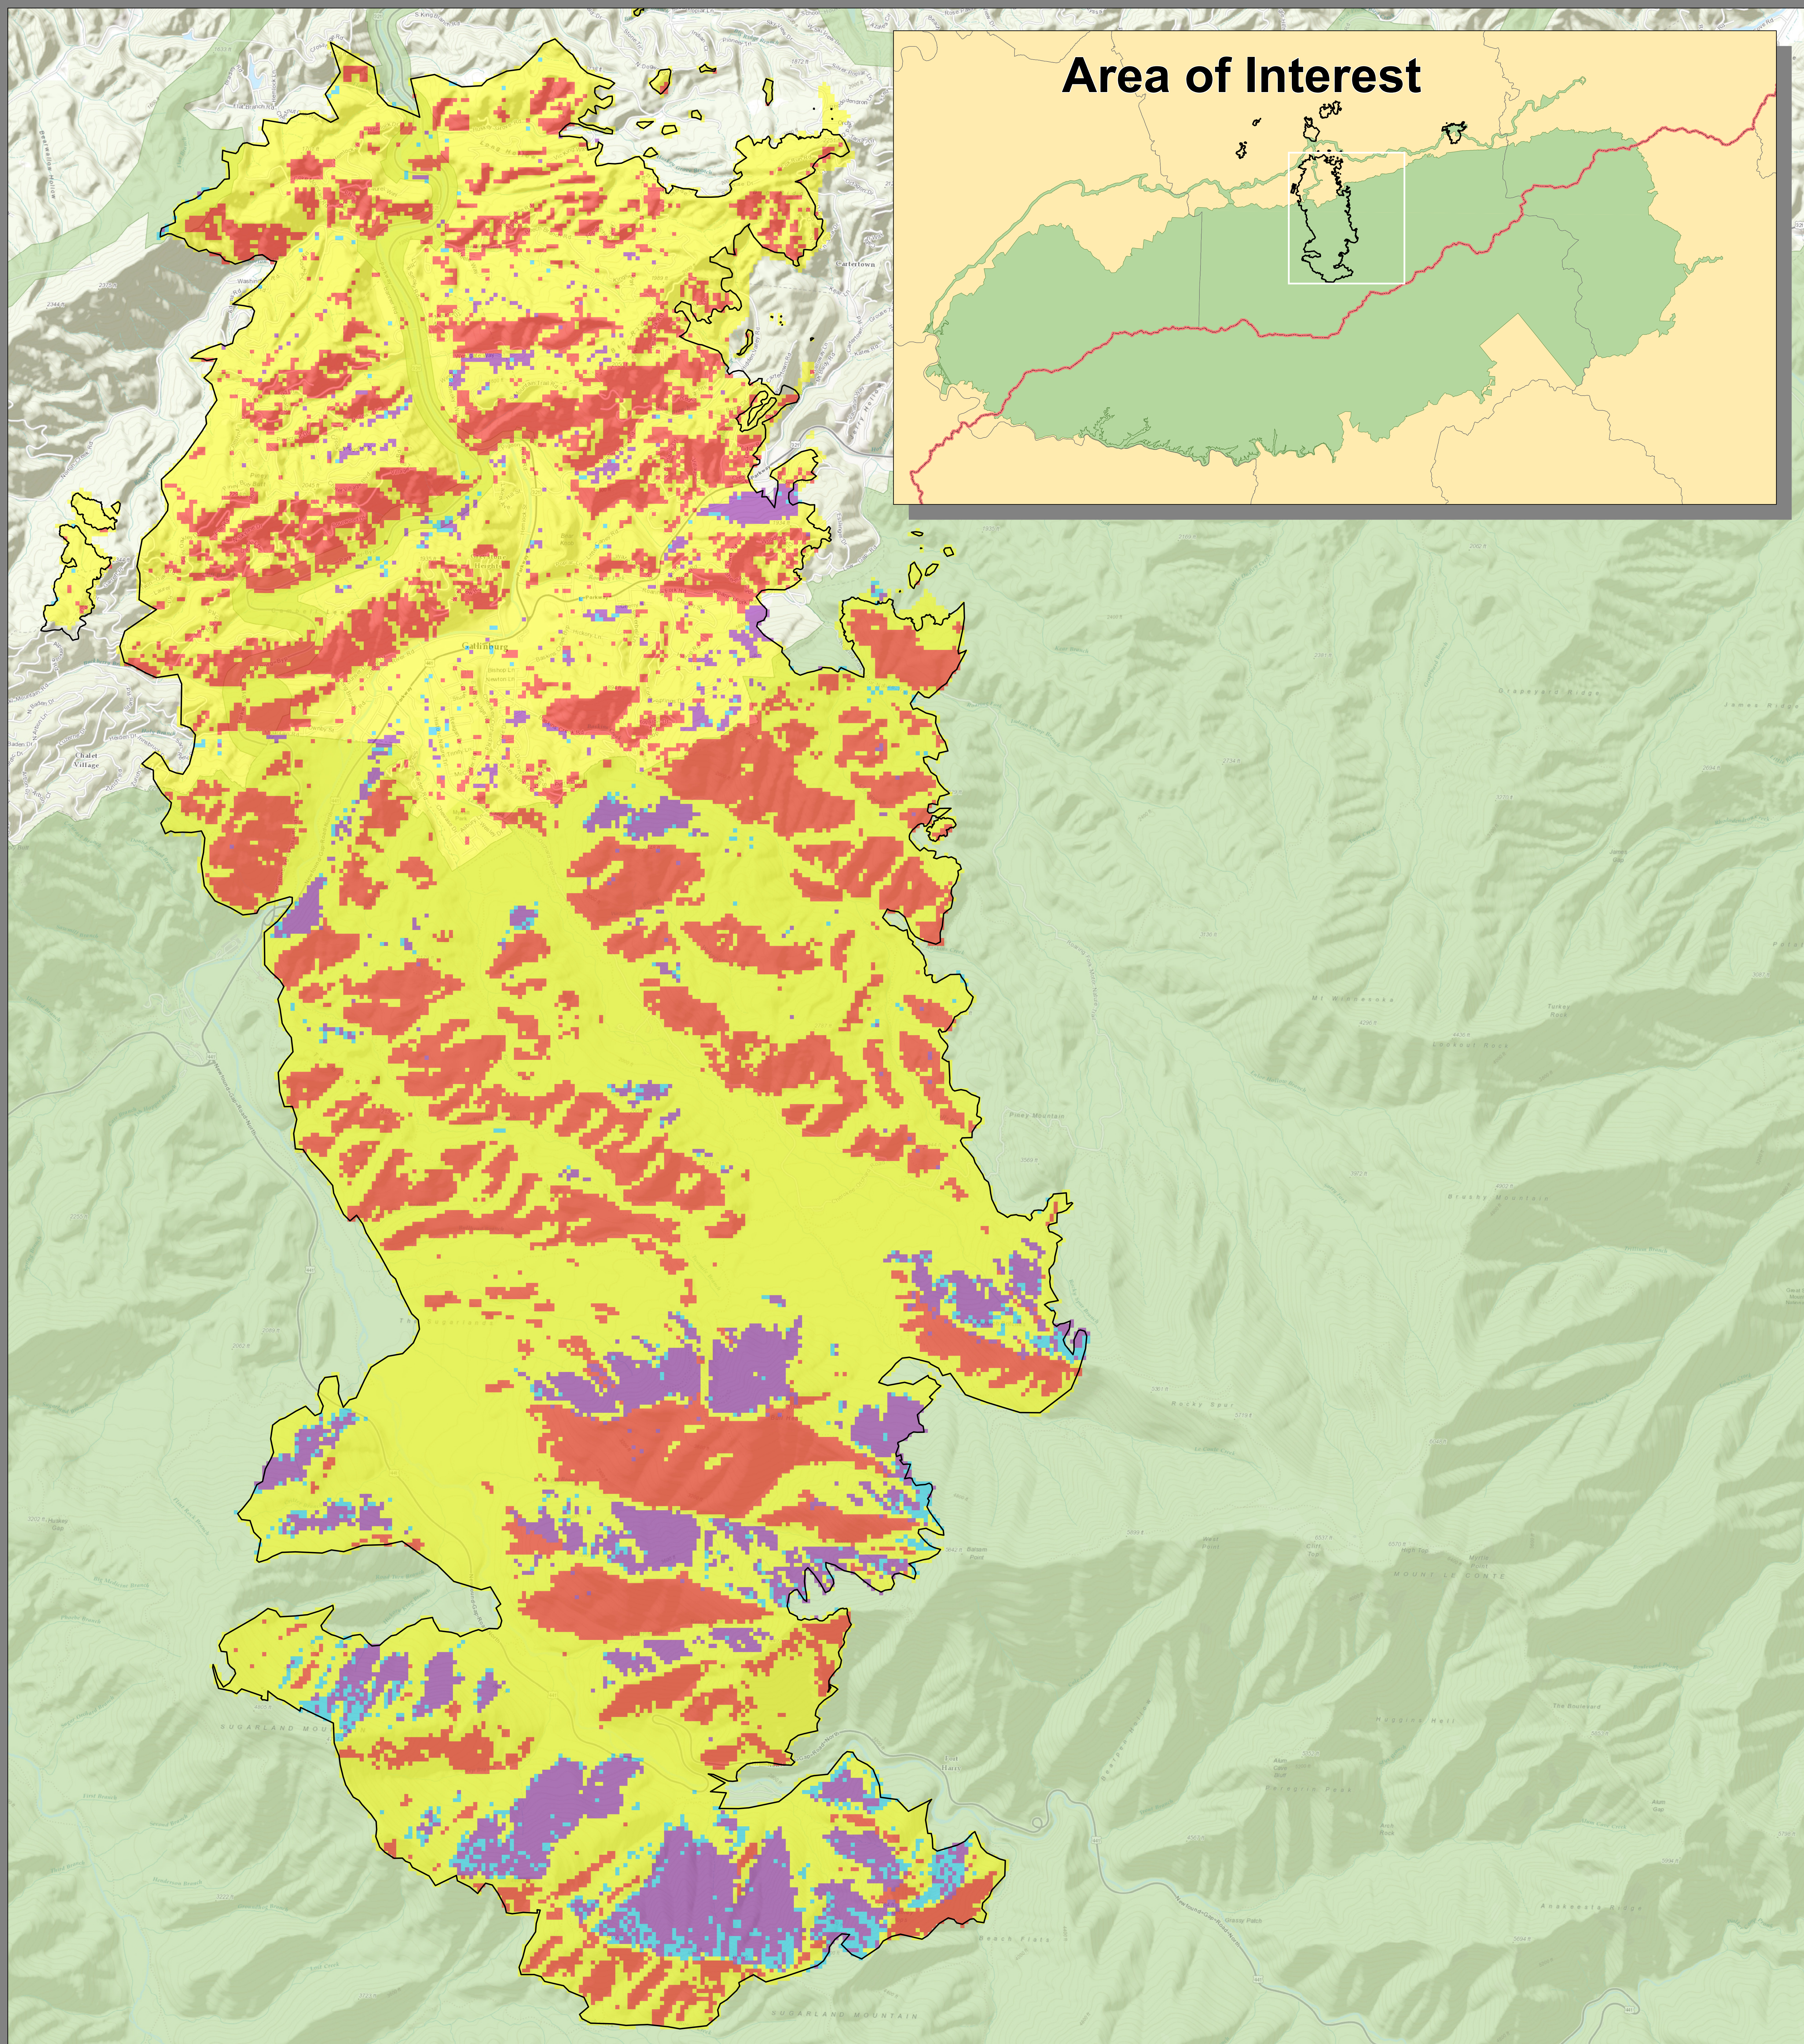

# Chimney Tops 2 BAER

## Burned Area Reflectance Classification

- BARC**
- Low
  - Moderate
  - High
  - Shadow
- Park Boundary
- Fire Perimeter

No warranty expressed or implied is made regarding the accuracy or utility of the data and information on this map.

1:15,000