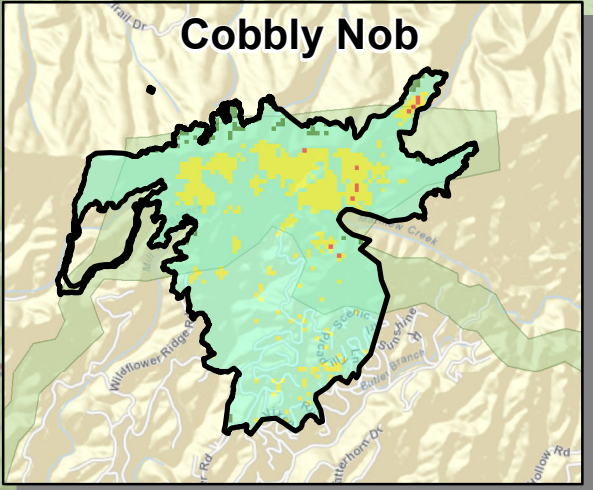

# Chimney Tops 2 BAER

## Soil Burn Severity

- Unburned
- Low
- Moderate
- High
- Fire Perimeter
- Park Boundary

Please note that soil burn severity was NOT Verified out National Park boundaries. No warranty expressed or implied is made regarding the accuracy or utility of the data and information on this map.