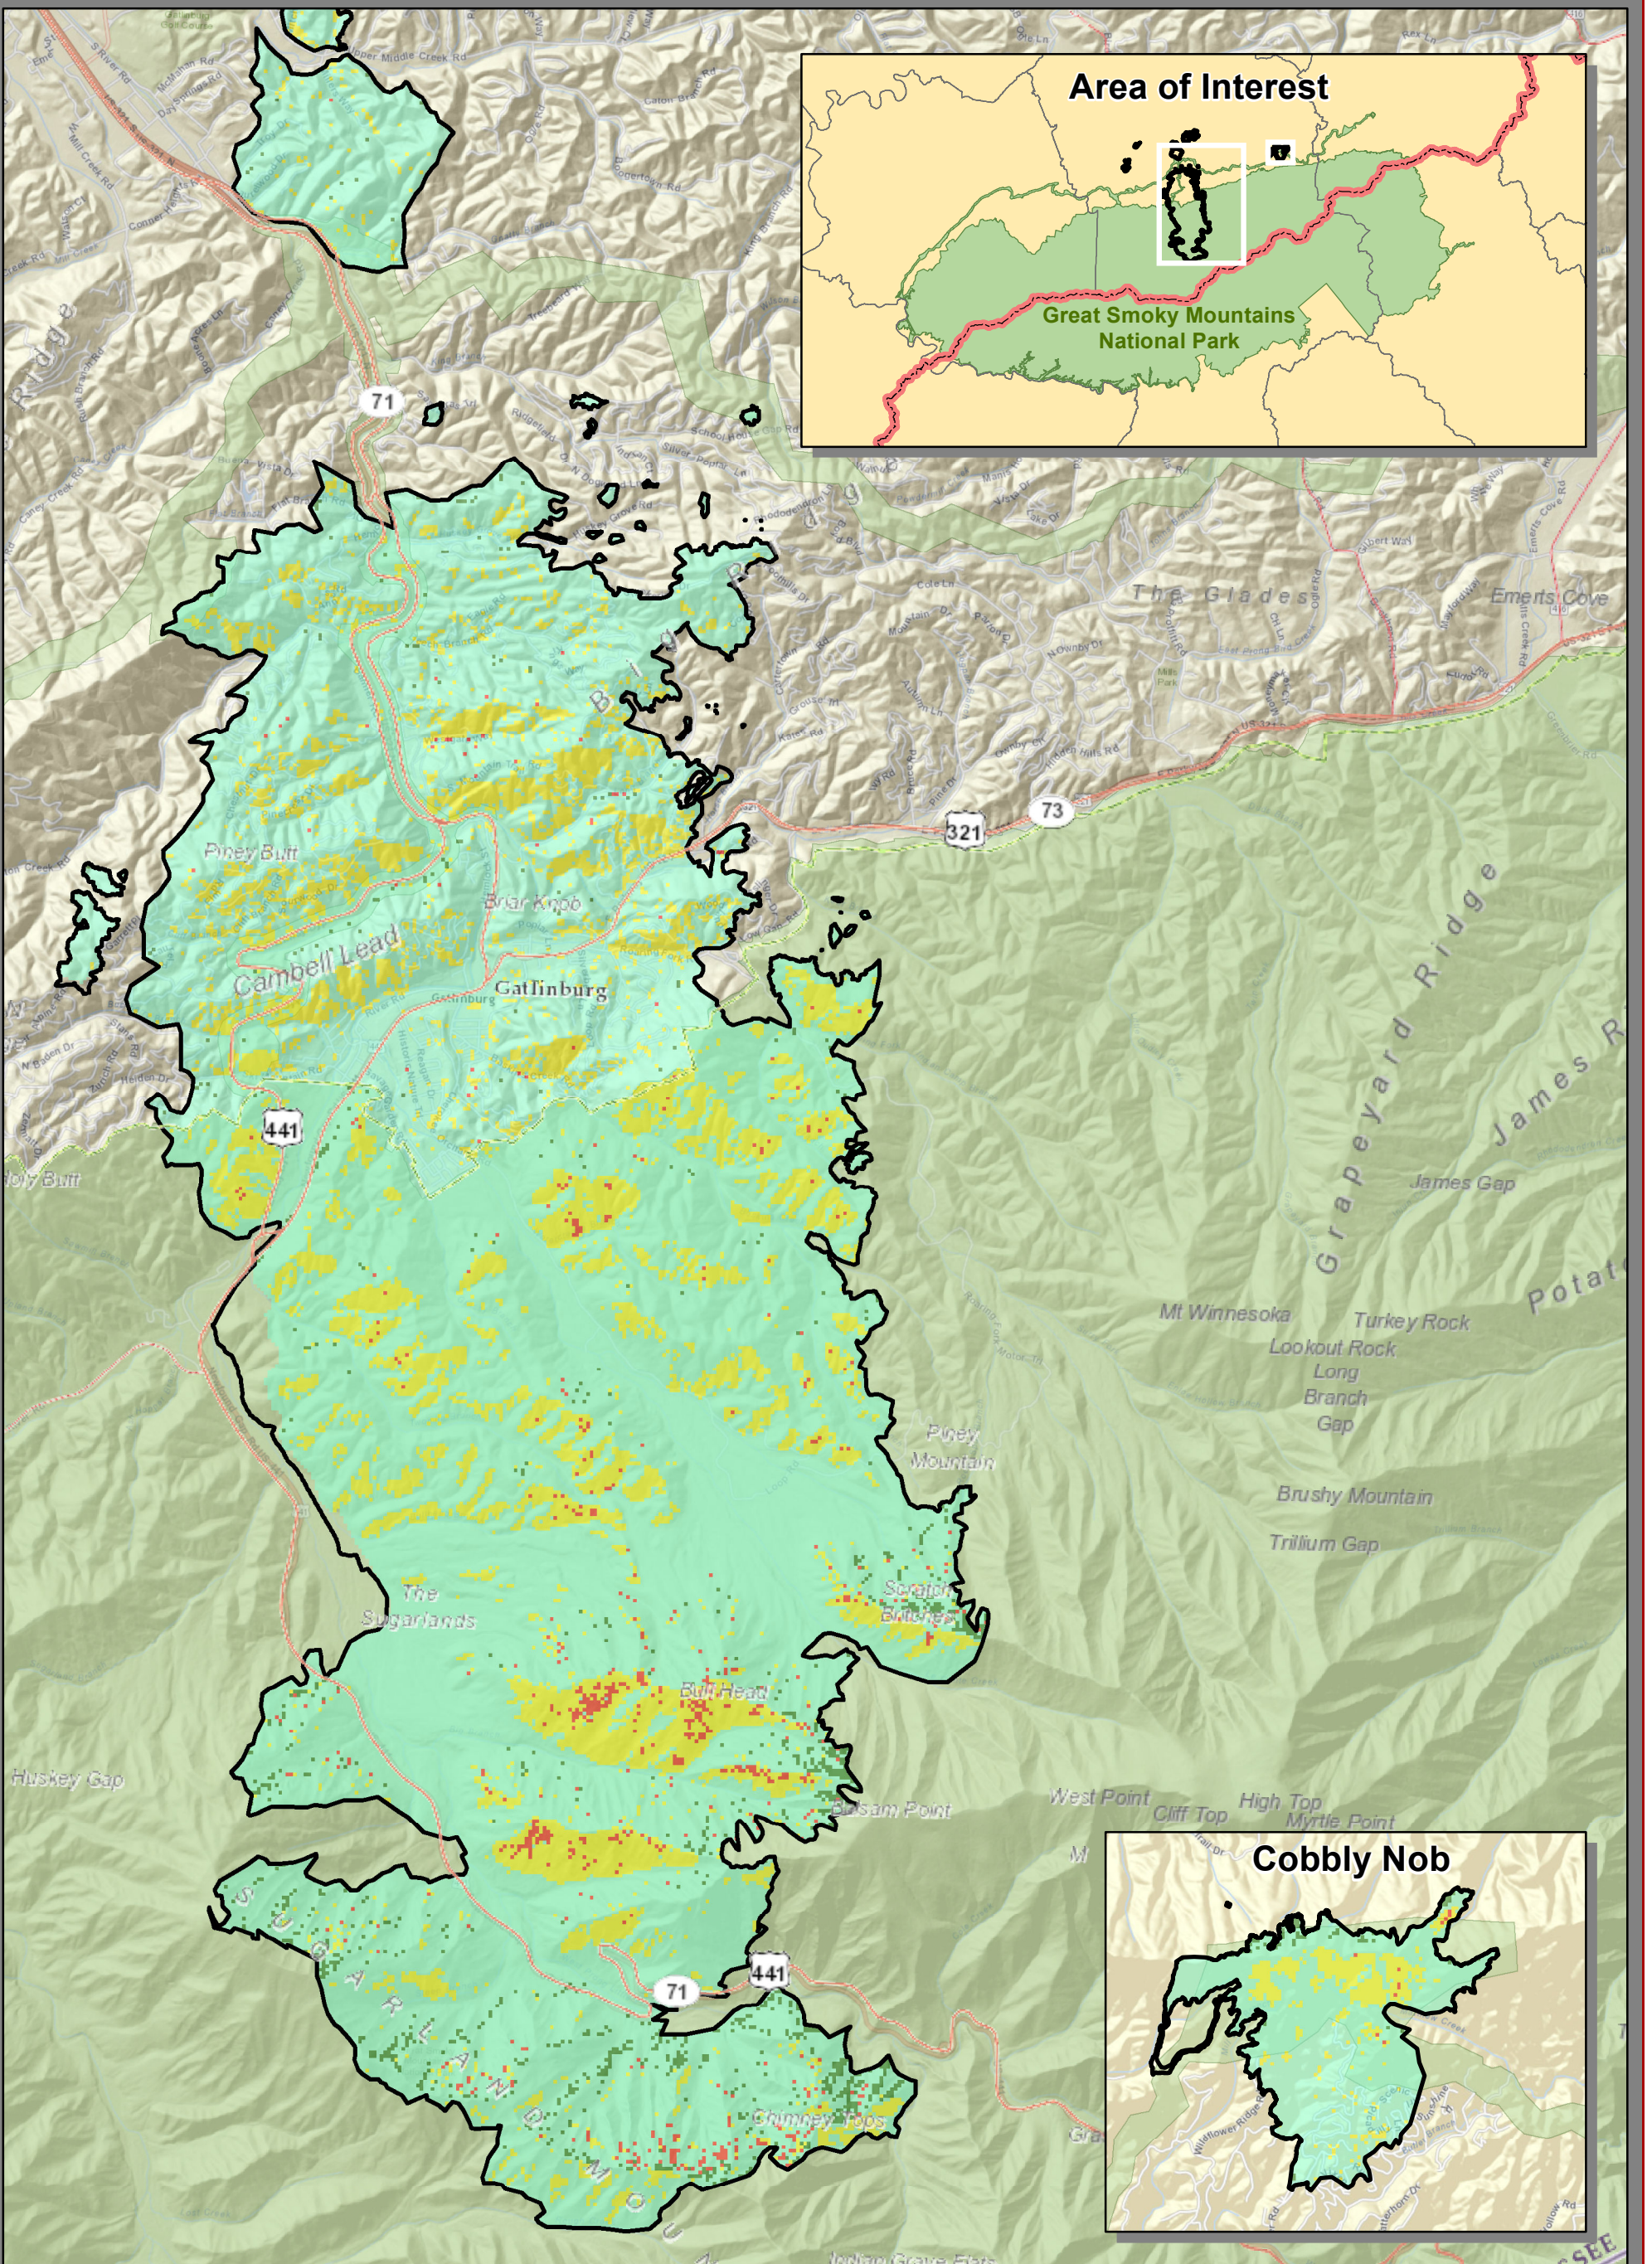

# Chimney Tops 2 BAER

## Soil Burn Severity

- Unburned
- Low
- Moderate
- High
- Fire Perimeter
- Park Boundary

Please note that soil burn severity was NOT Verified out National Park boundaries. No warranty expressed or implied is made regarding the accuracy or utility of the data and information on this map.