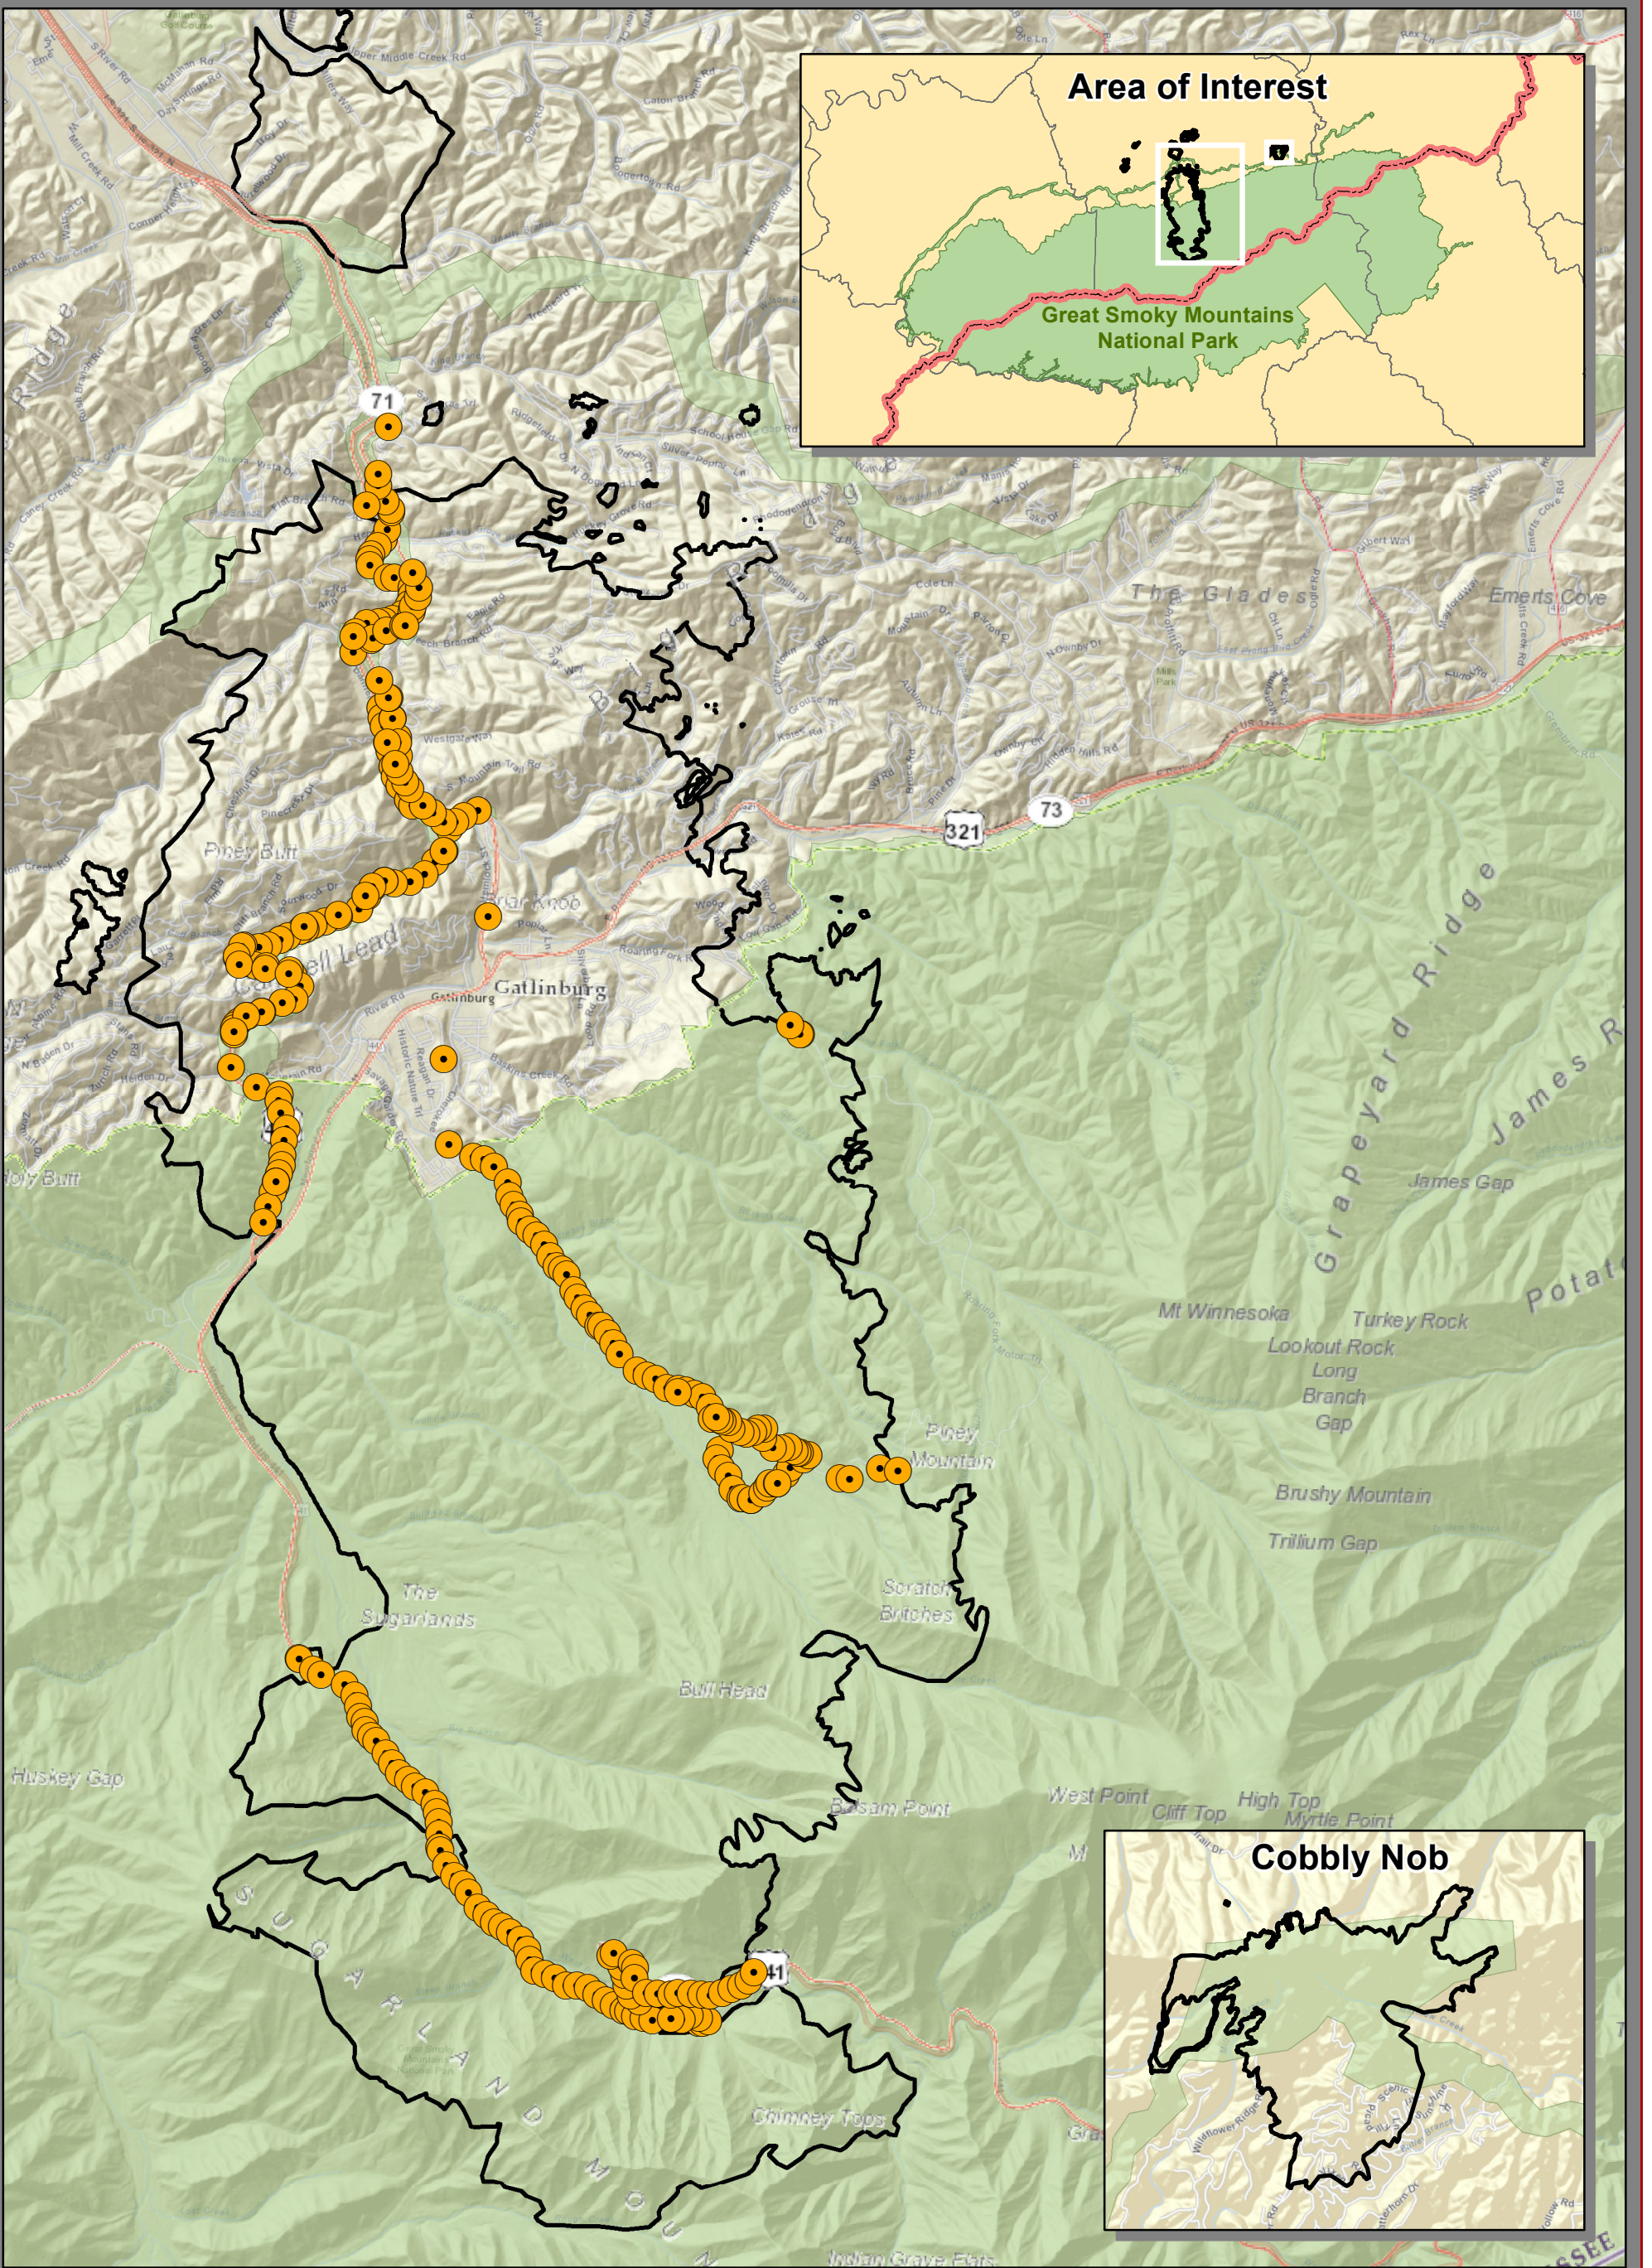

Chimney Tops 2 BAER

Mapped Road Culverts

-  Culvert (289)
-  Park Boundary
-  Fire Perimeter

No warranty expressed or implied is made regarding the accuracy or utility of the data and information on this map.