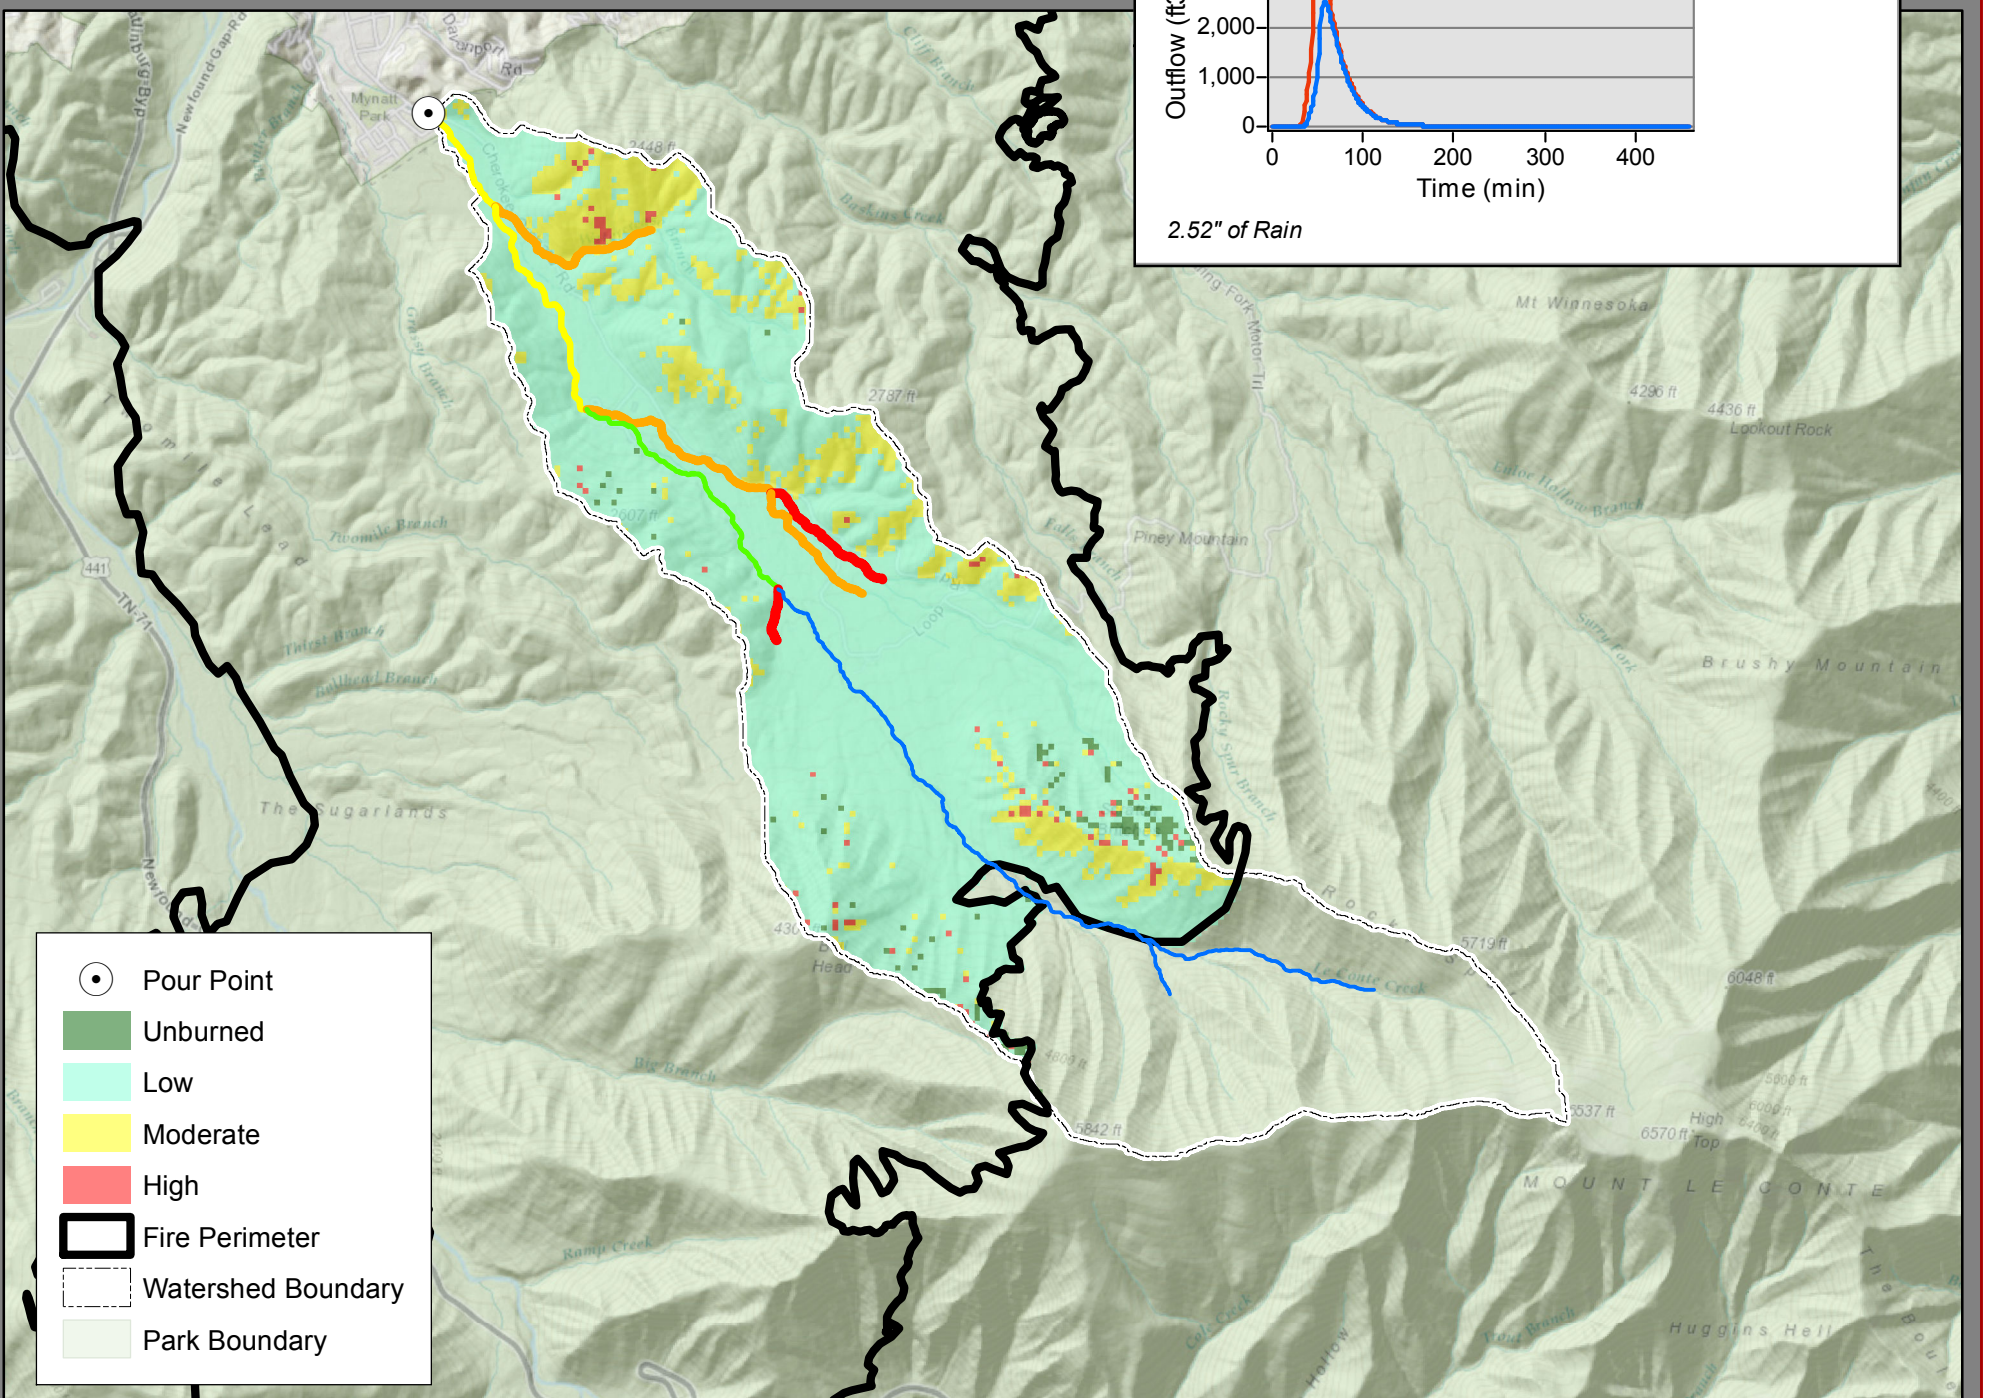

Chimney Tops 2 BAER

Le Conte Creek Watershed Response

No warranty expressed or implied is made regarding the accuracy or utility of the data and information on this map.

1:40,000