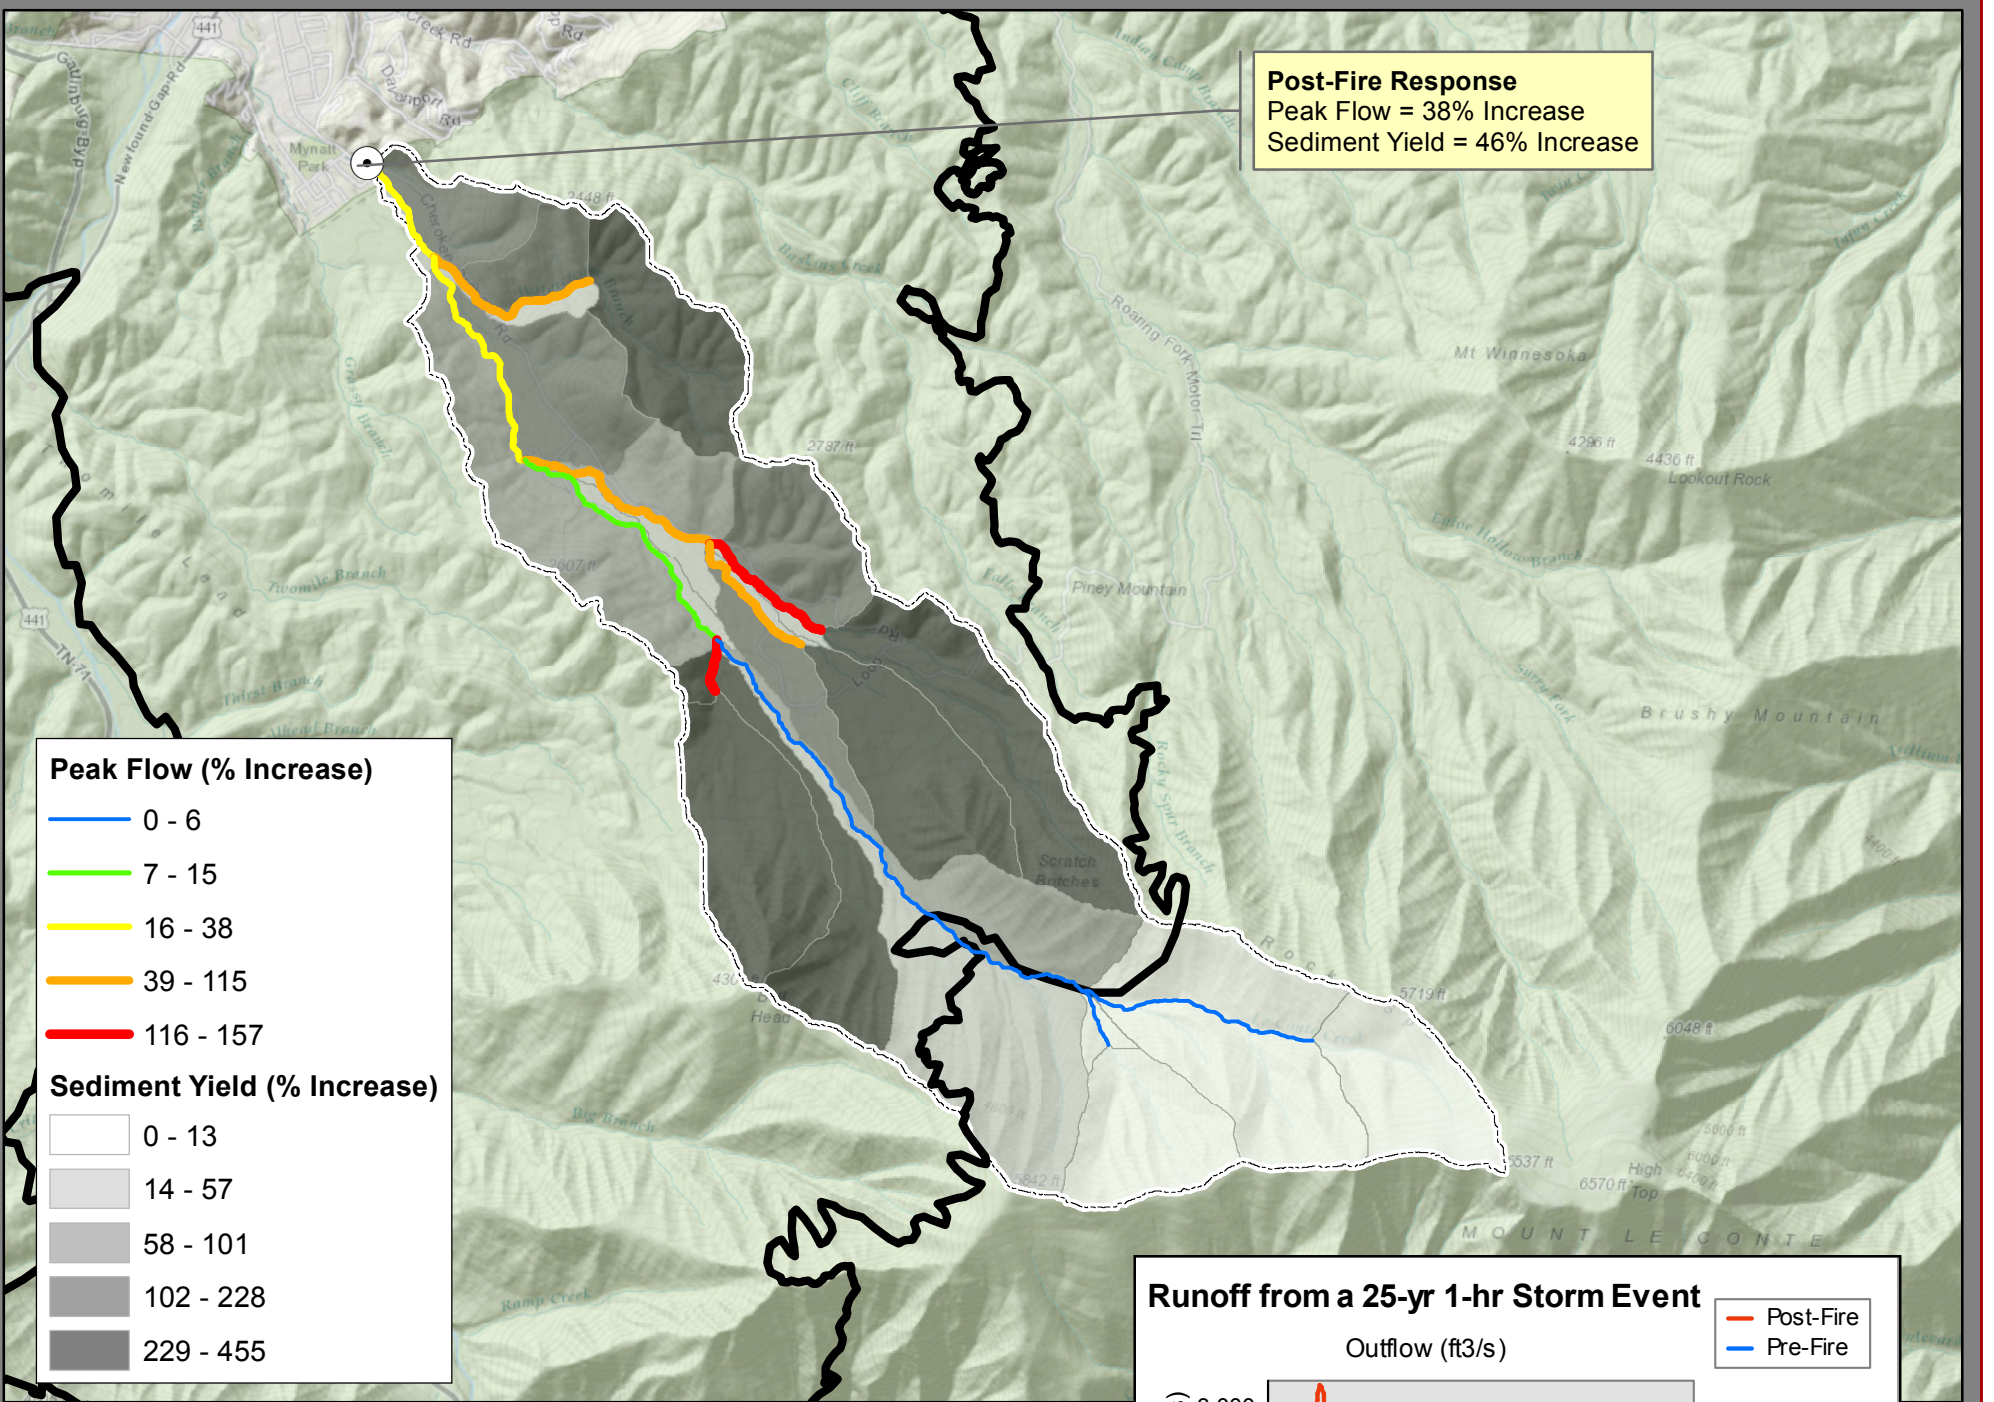

Chimney Tops 2 BAER

Le Conte Creek Watershed Response

No warranty expressed or implied is made regarding the accuracy or utility of the data and information on this map.

1:40,000