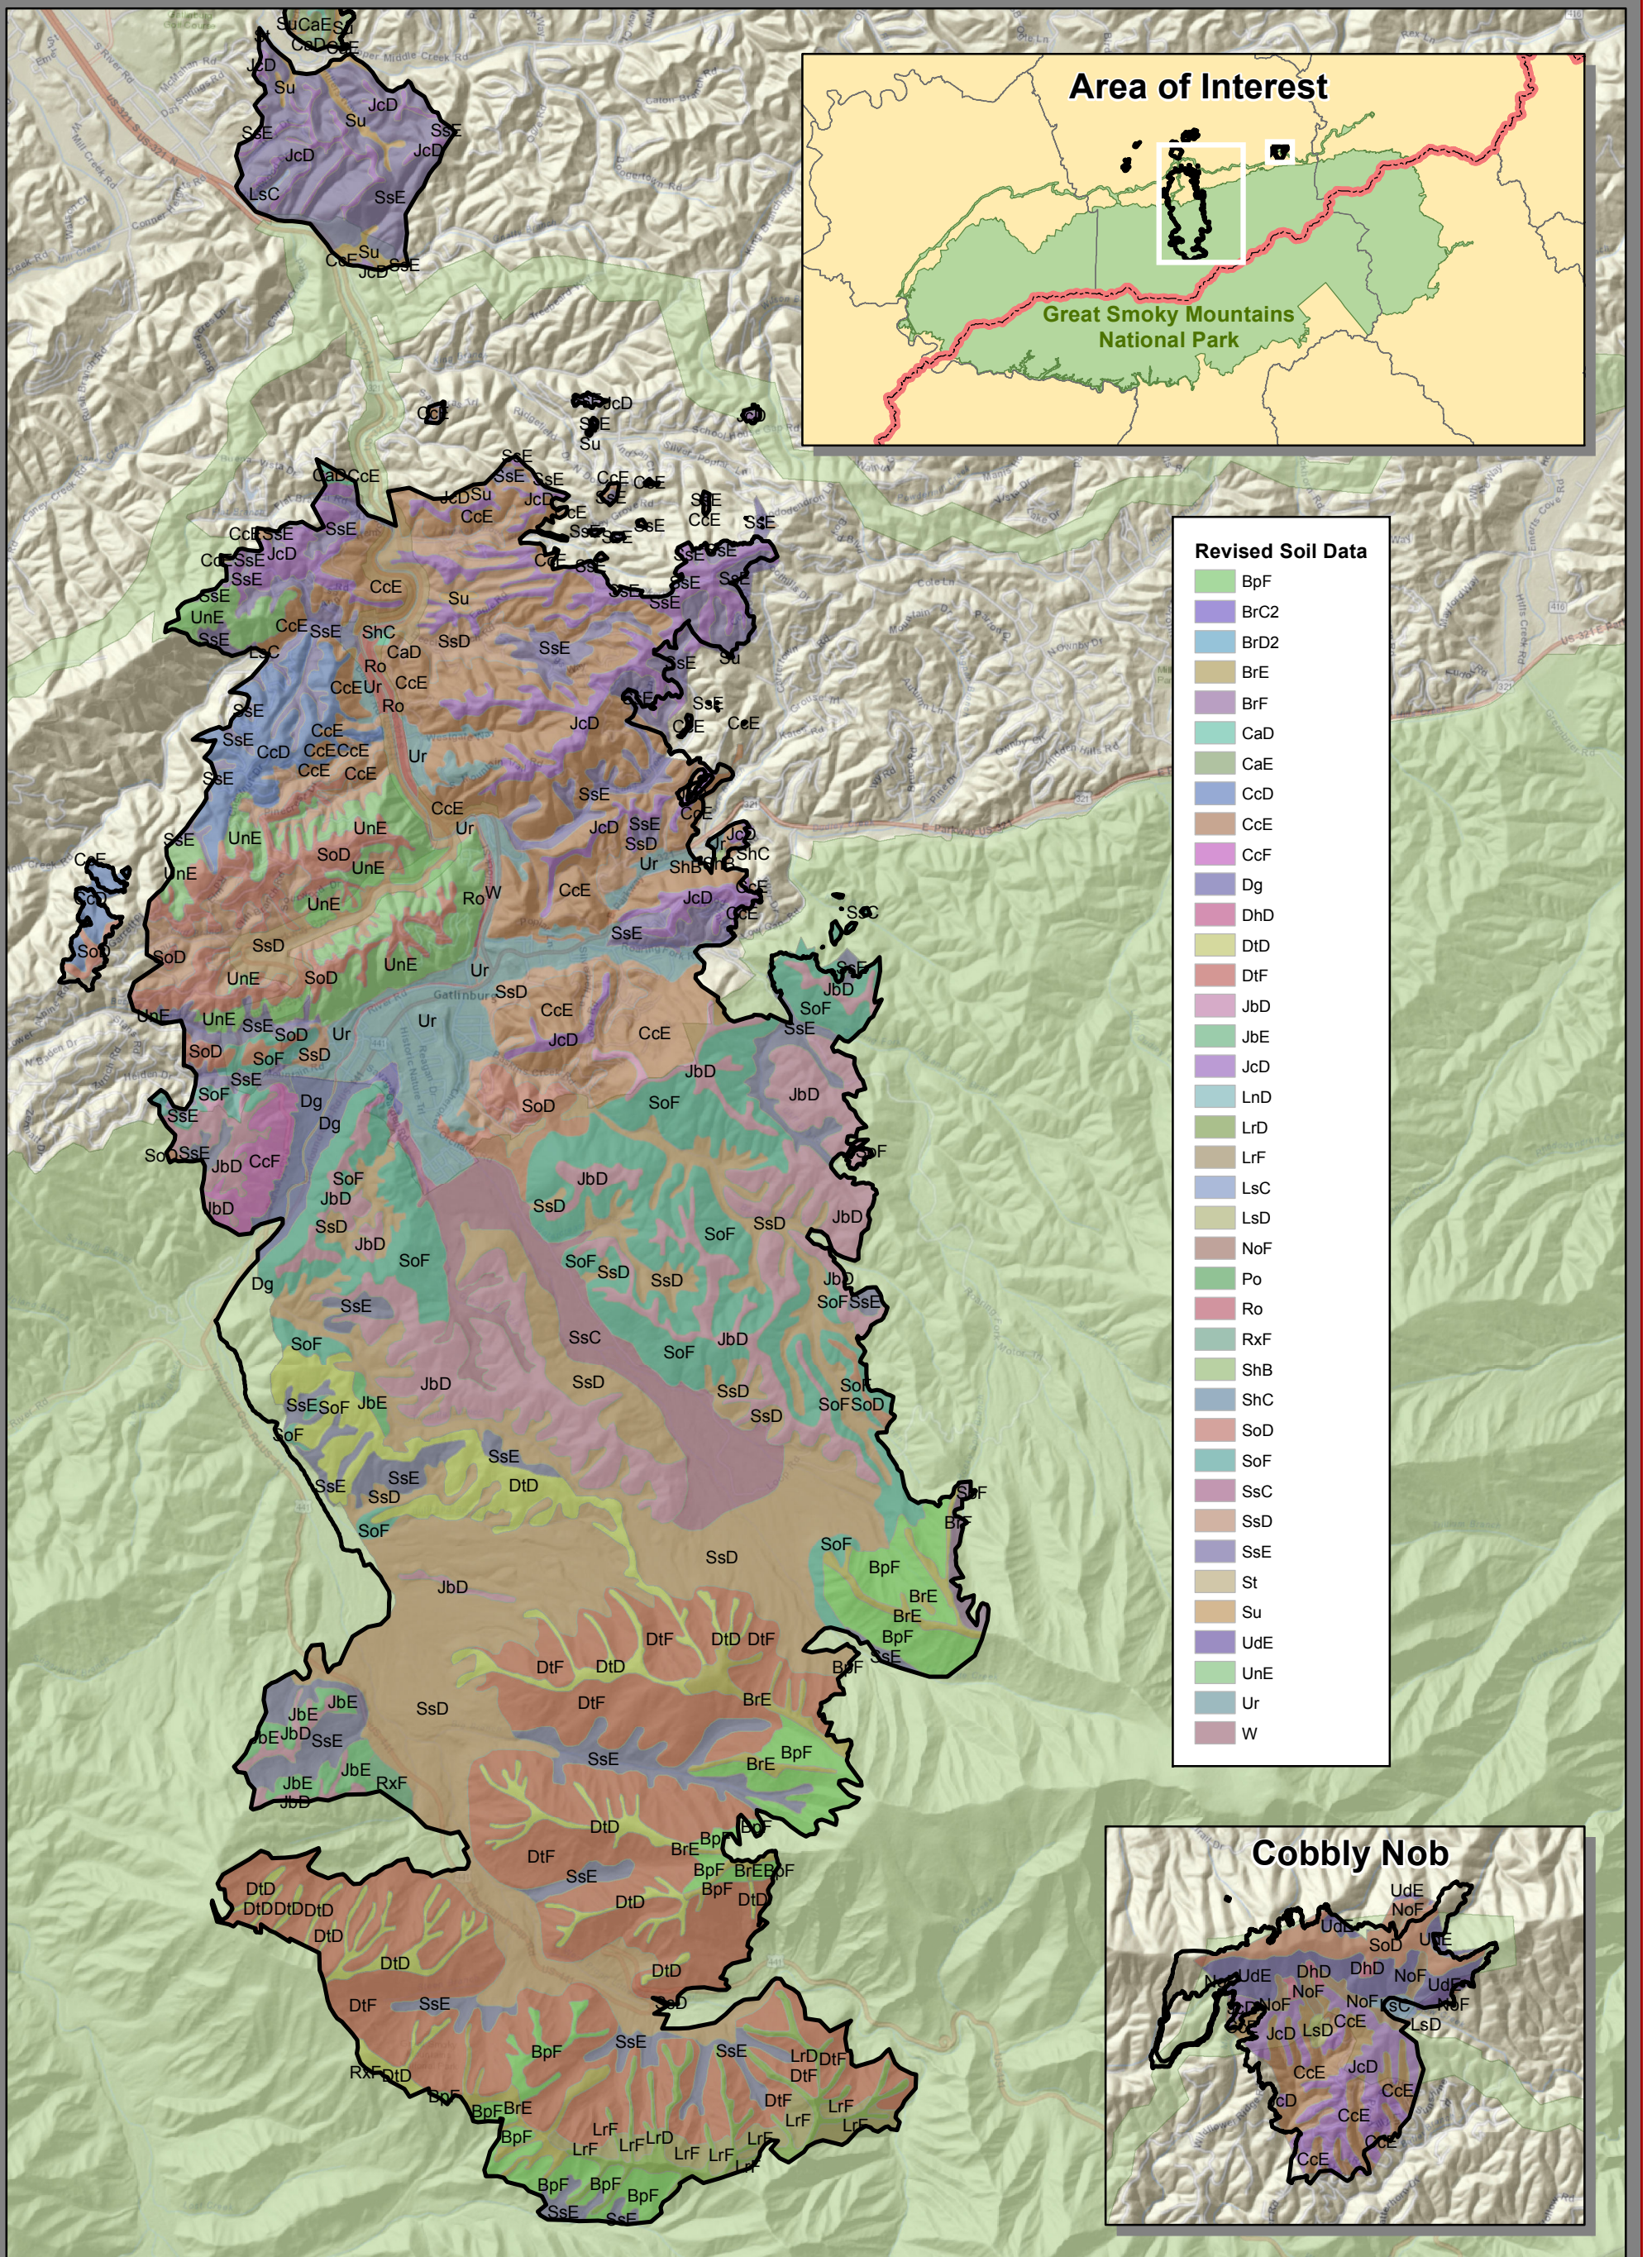

Chimney Tops 2 BAER

NRCS Soil Data

Fire Perimeter Park Boundary

No warranty expressed or implied is made regarding the accuracy or utility of the data and information on this map.

1:52,000