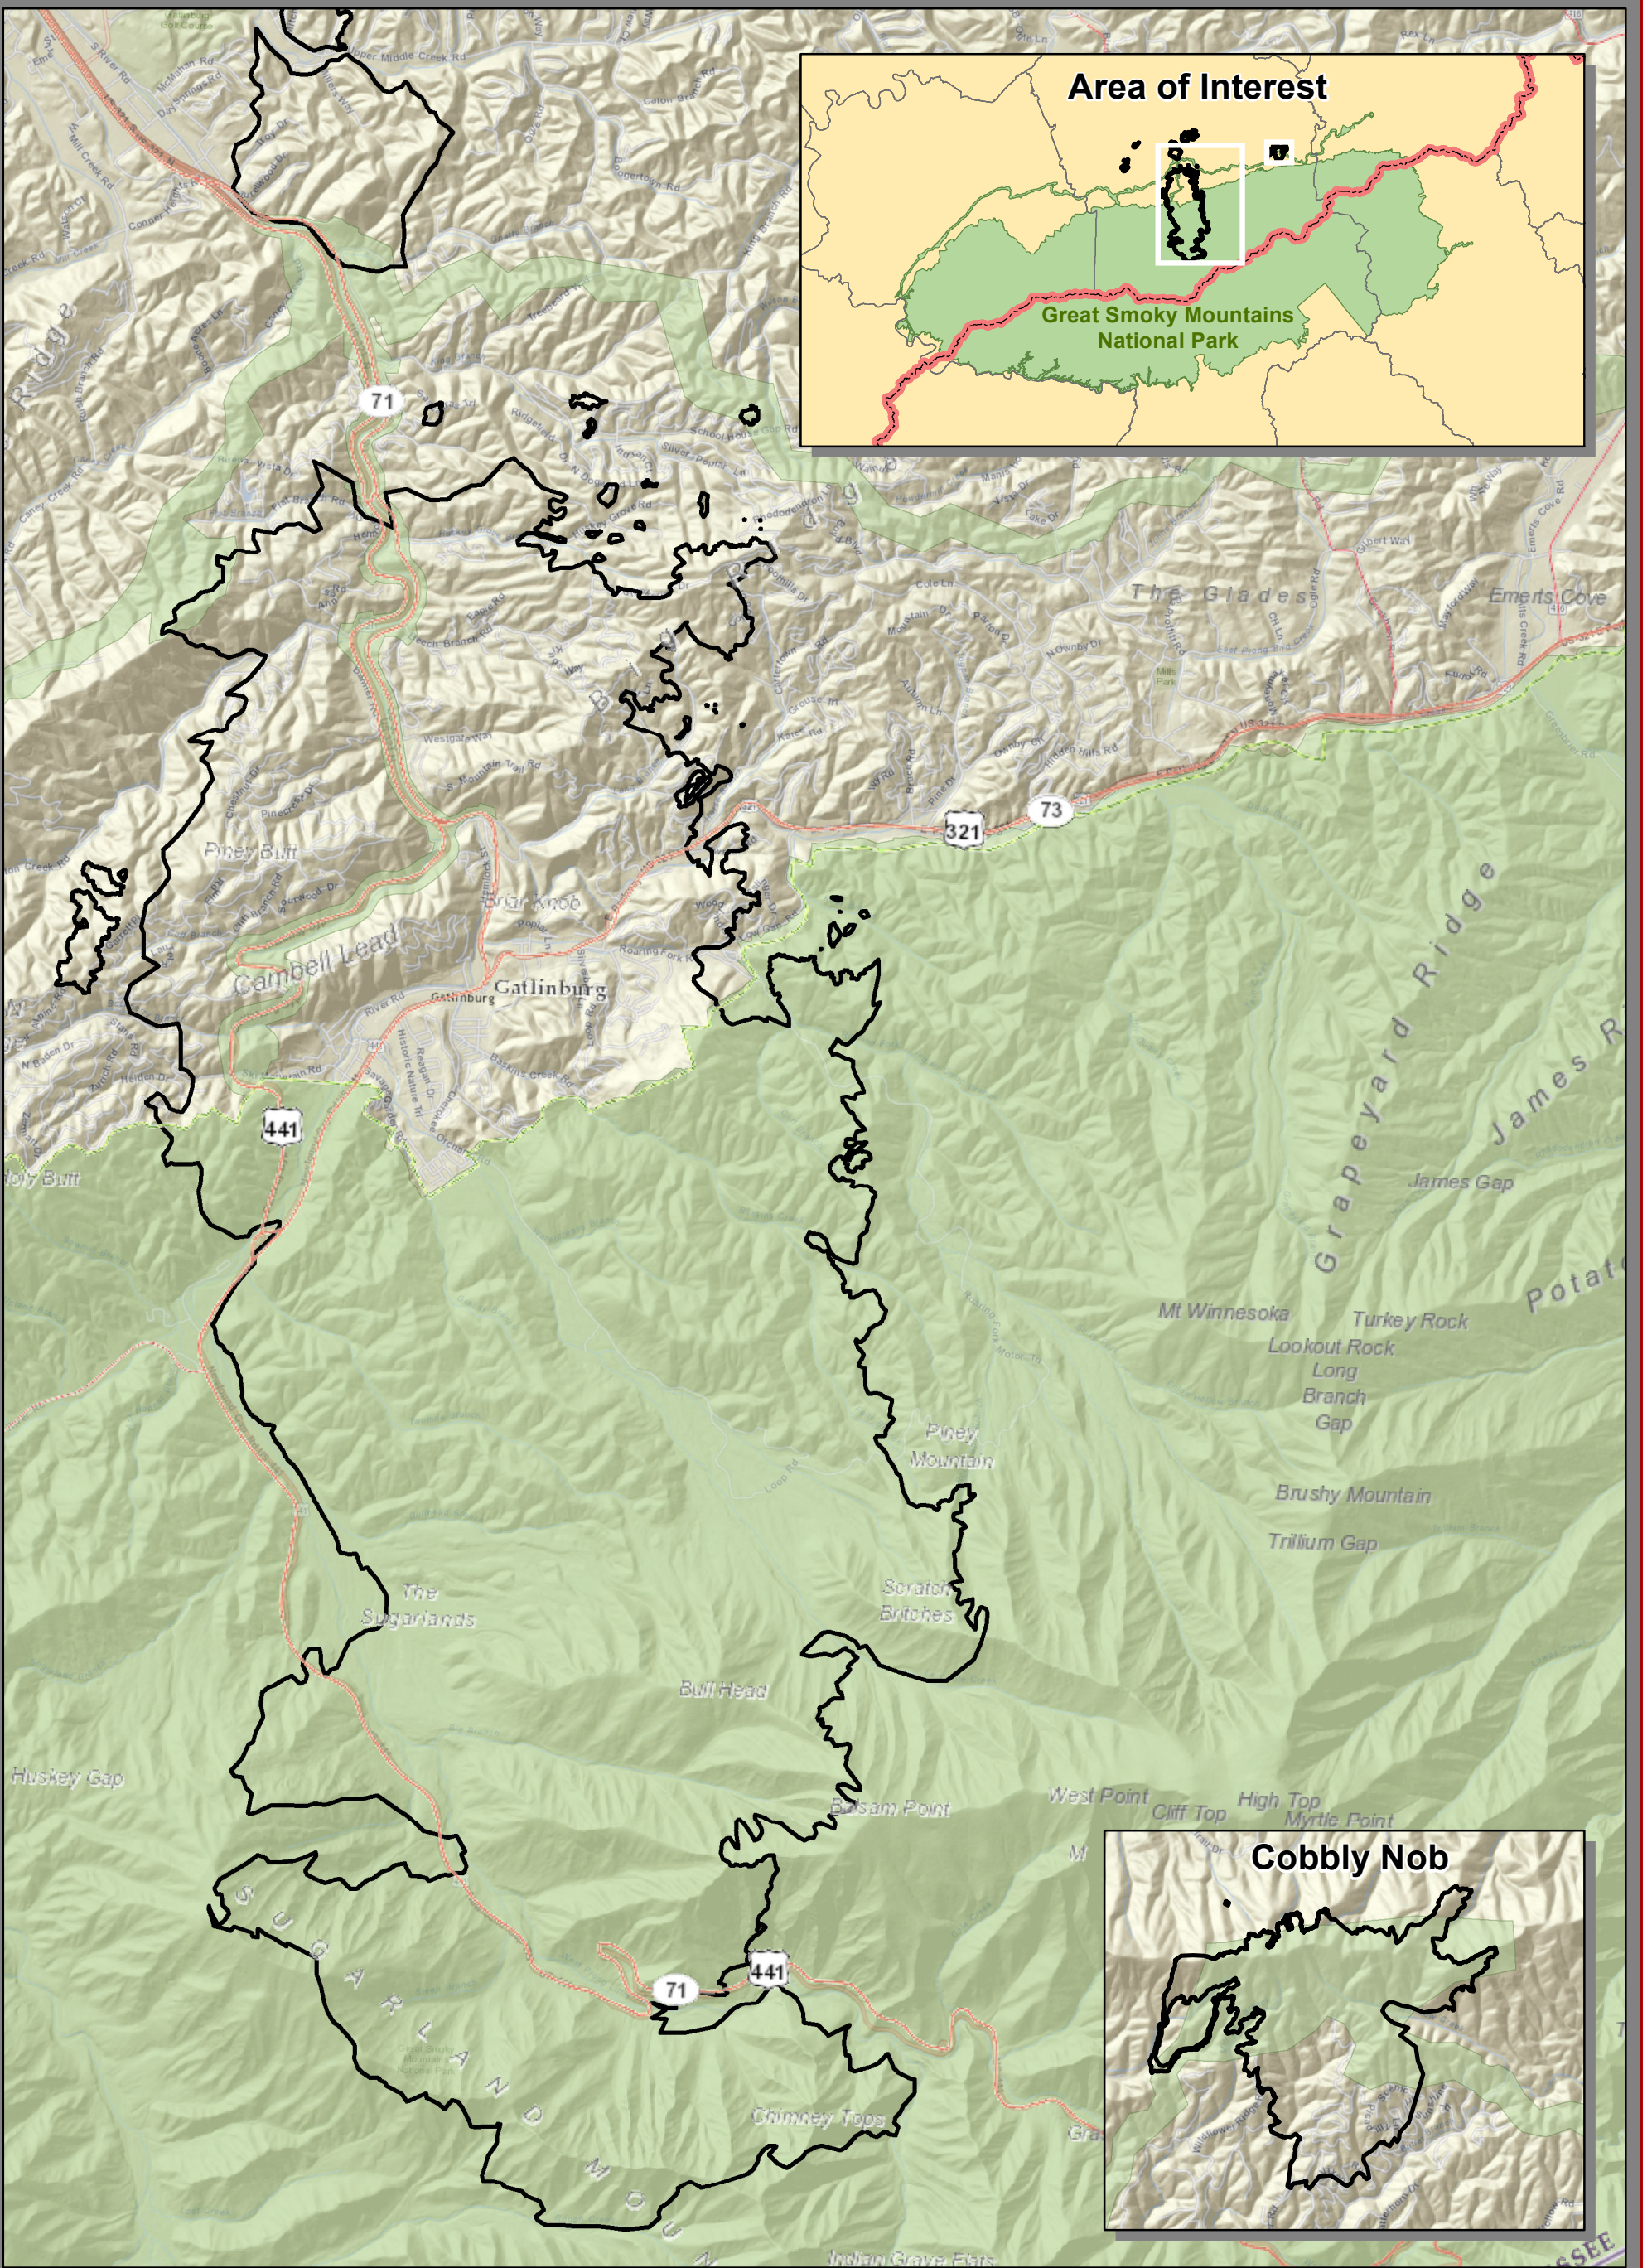

Chimney Tops 2 BAER

National Park Service Ownership

- Park Boundary
- Fire Perimeter

No warranty expressed or implied is made regarding the accuracy or utility of the data and information on this map.

1:52,000