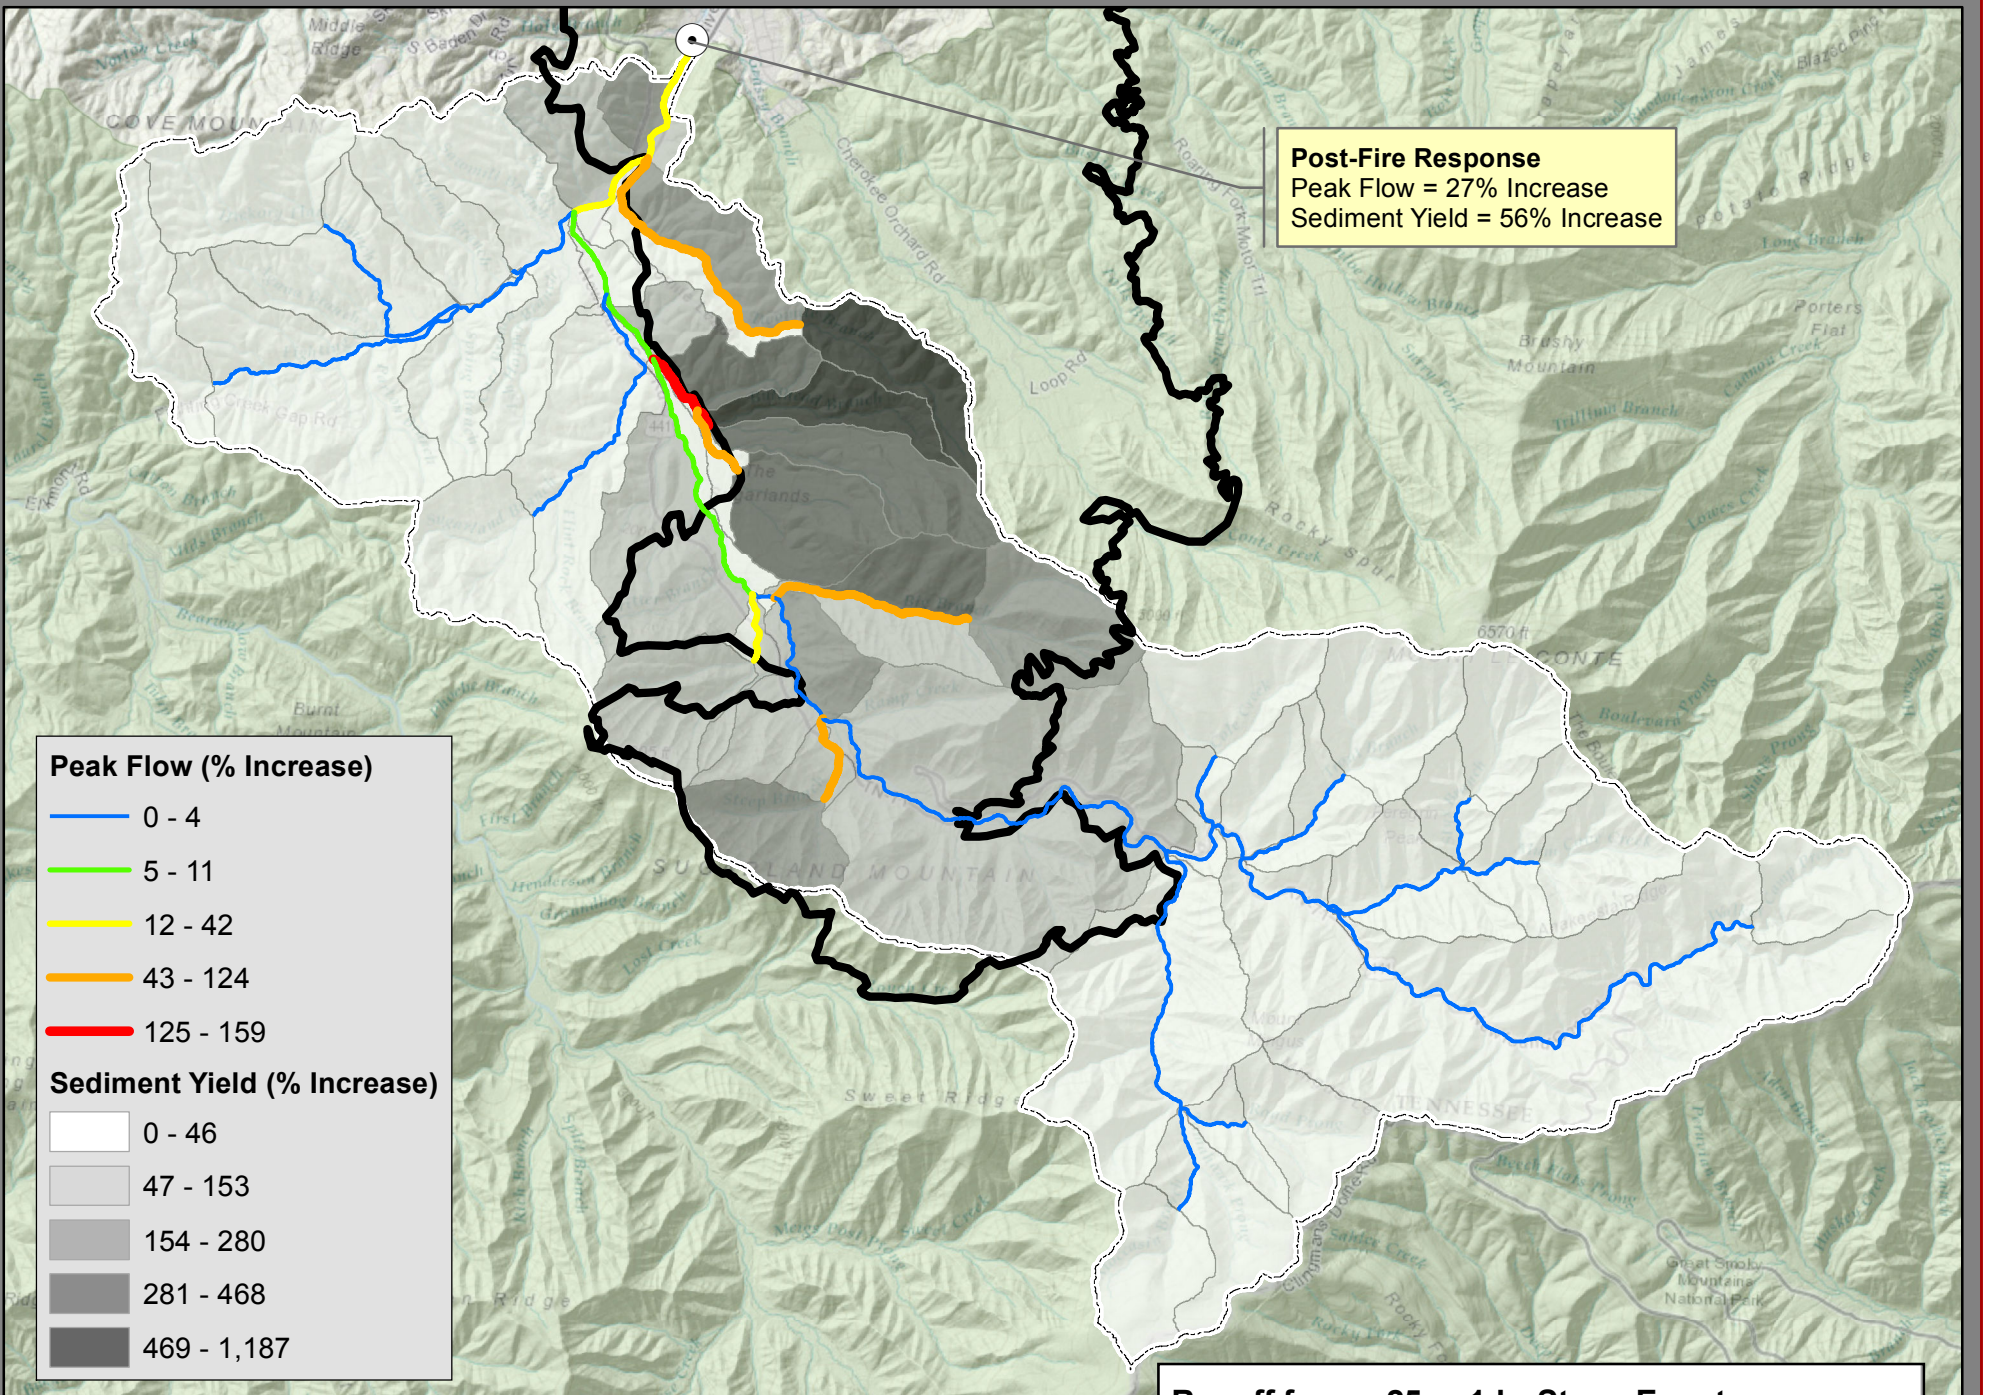

Chimney Tops 2 BAER

West Prong Little Pigeon Watershed Response

No warranty expressed or implied is made regarding the accuracy or utility of the data and information on this map.

1:75,000