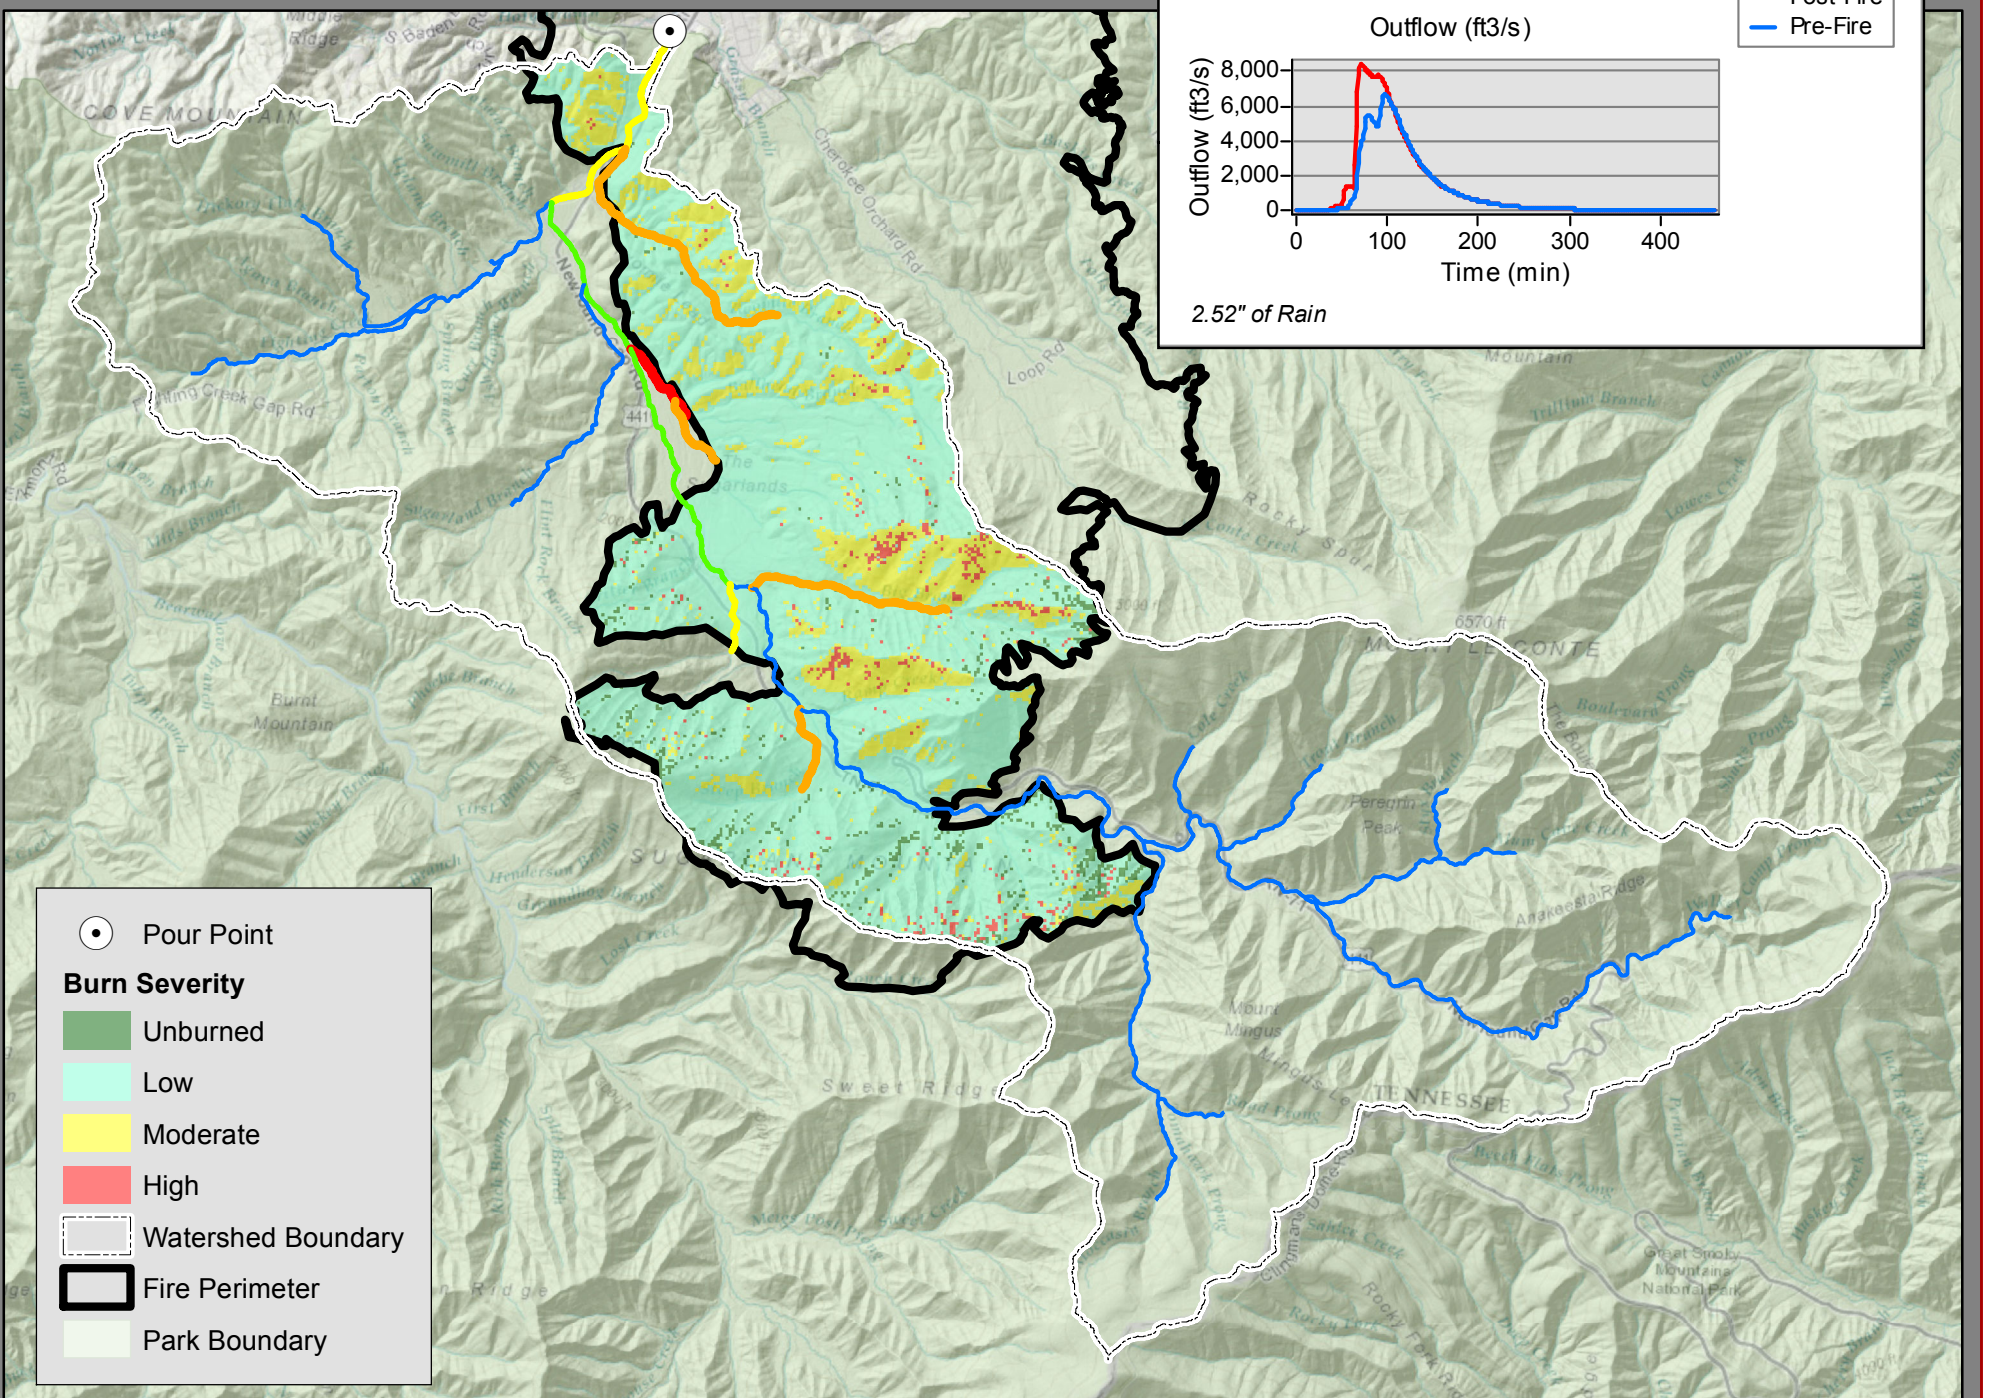

Chimney Tops 2 BAER

West Prong Little Pigeon Watershed Response

No warranty expressed or implied is made regarding the accuracy or utility of the data and information on this map.

1:75,000