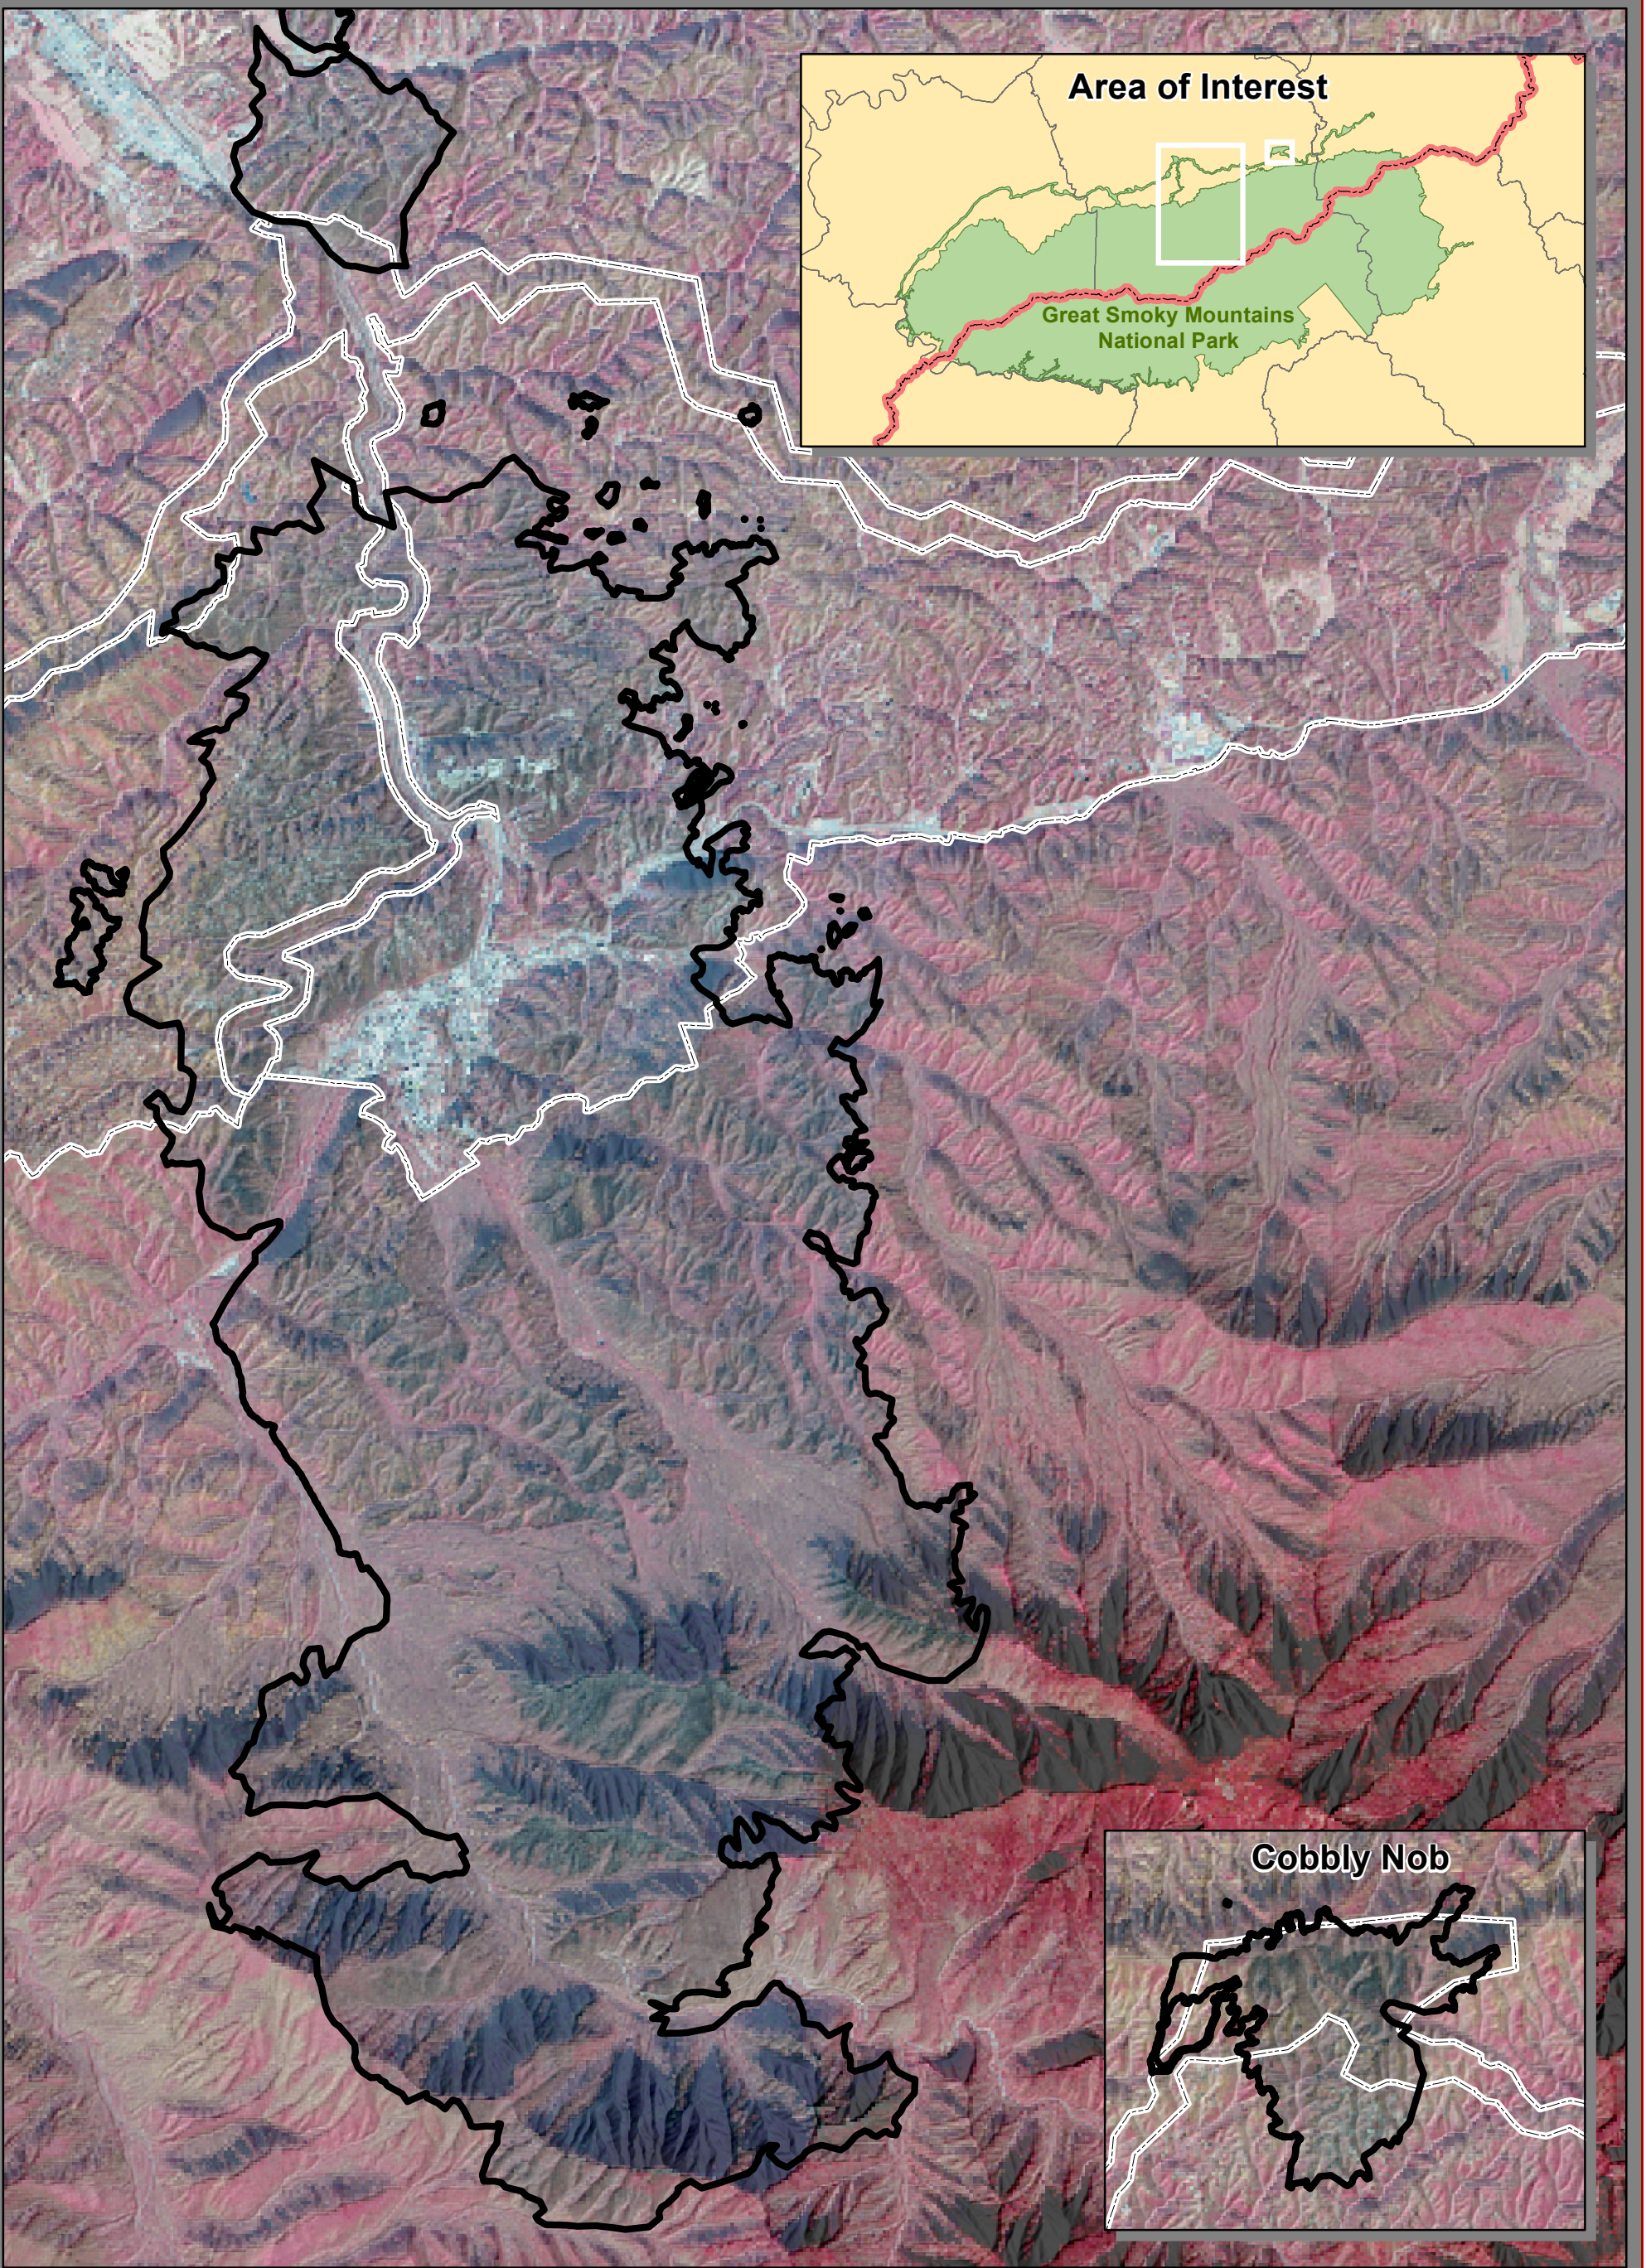

# Chimney Tops 2 BAER

## December 1, 2016 Post-Fire Satellite Imagery

 Fire Perimeter
  Park Boundary

No warranty expressed or implied is made regarding the accuracy or utility of the data and information on this map.

1:52,000