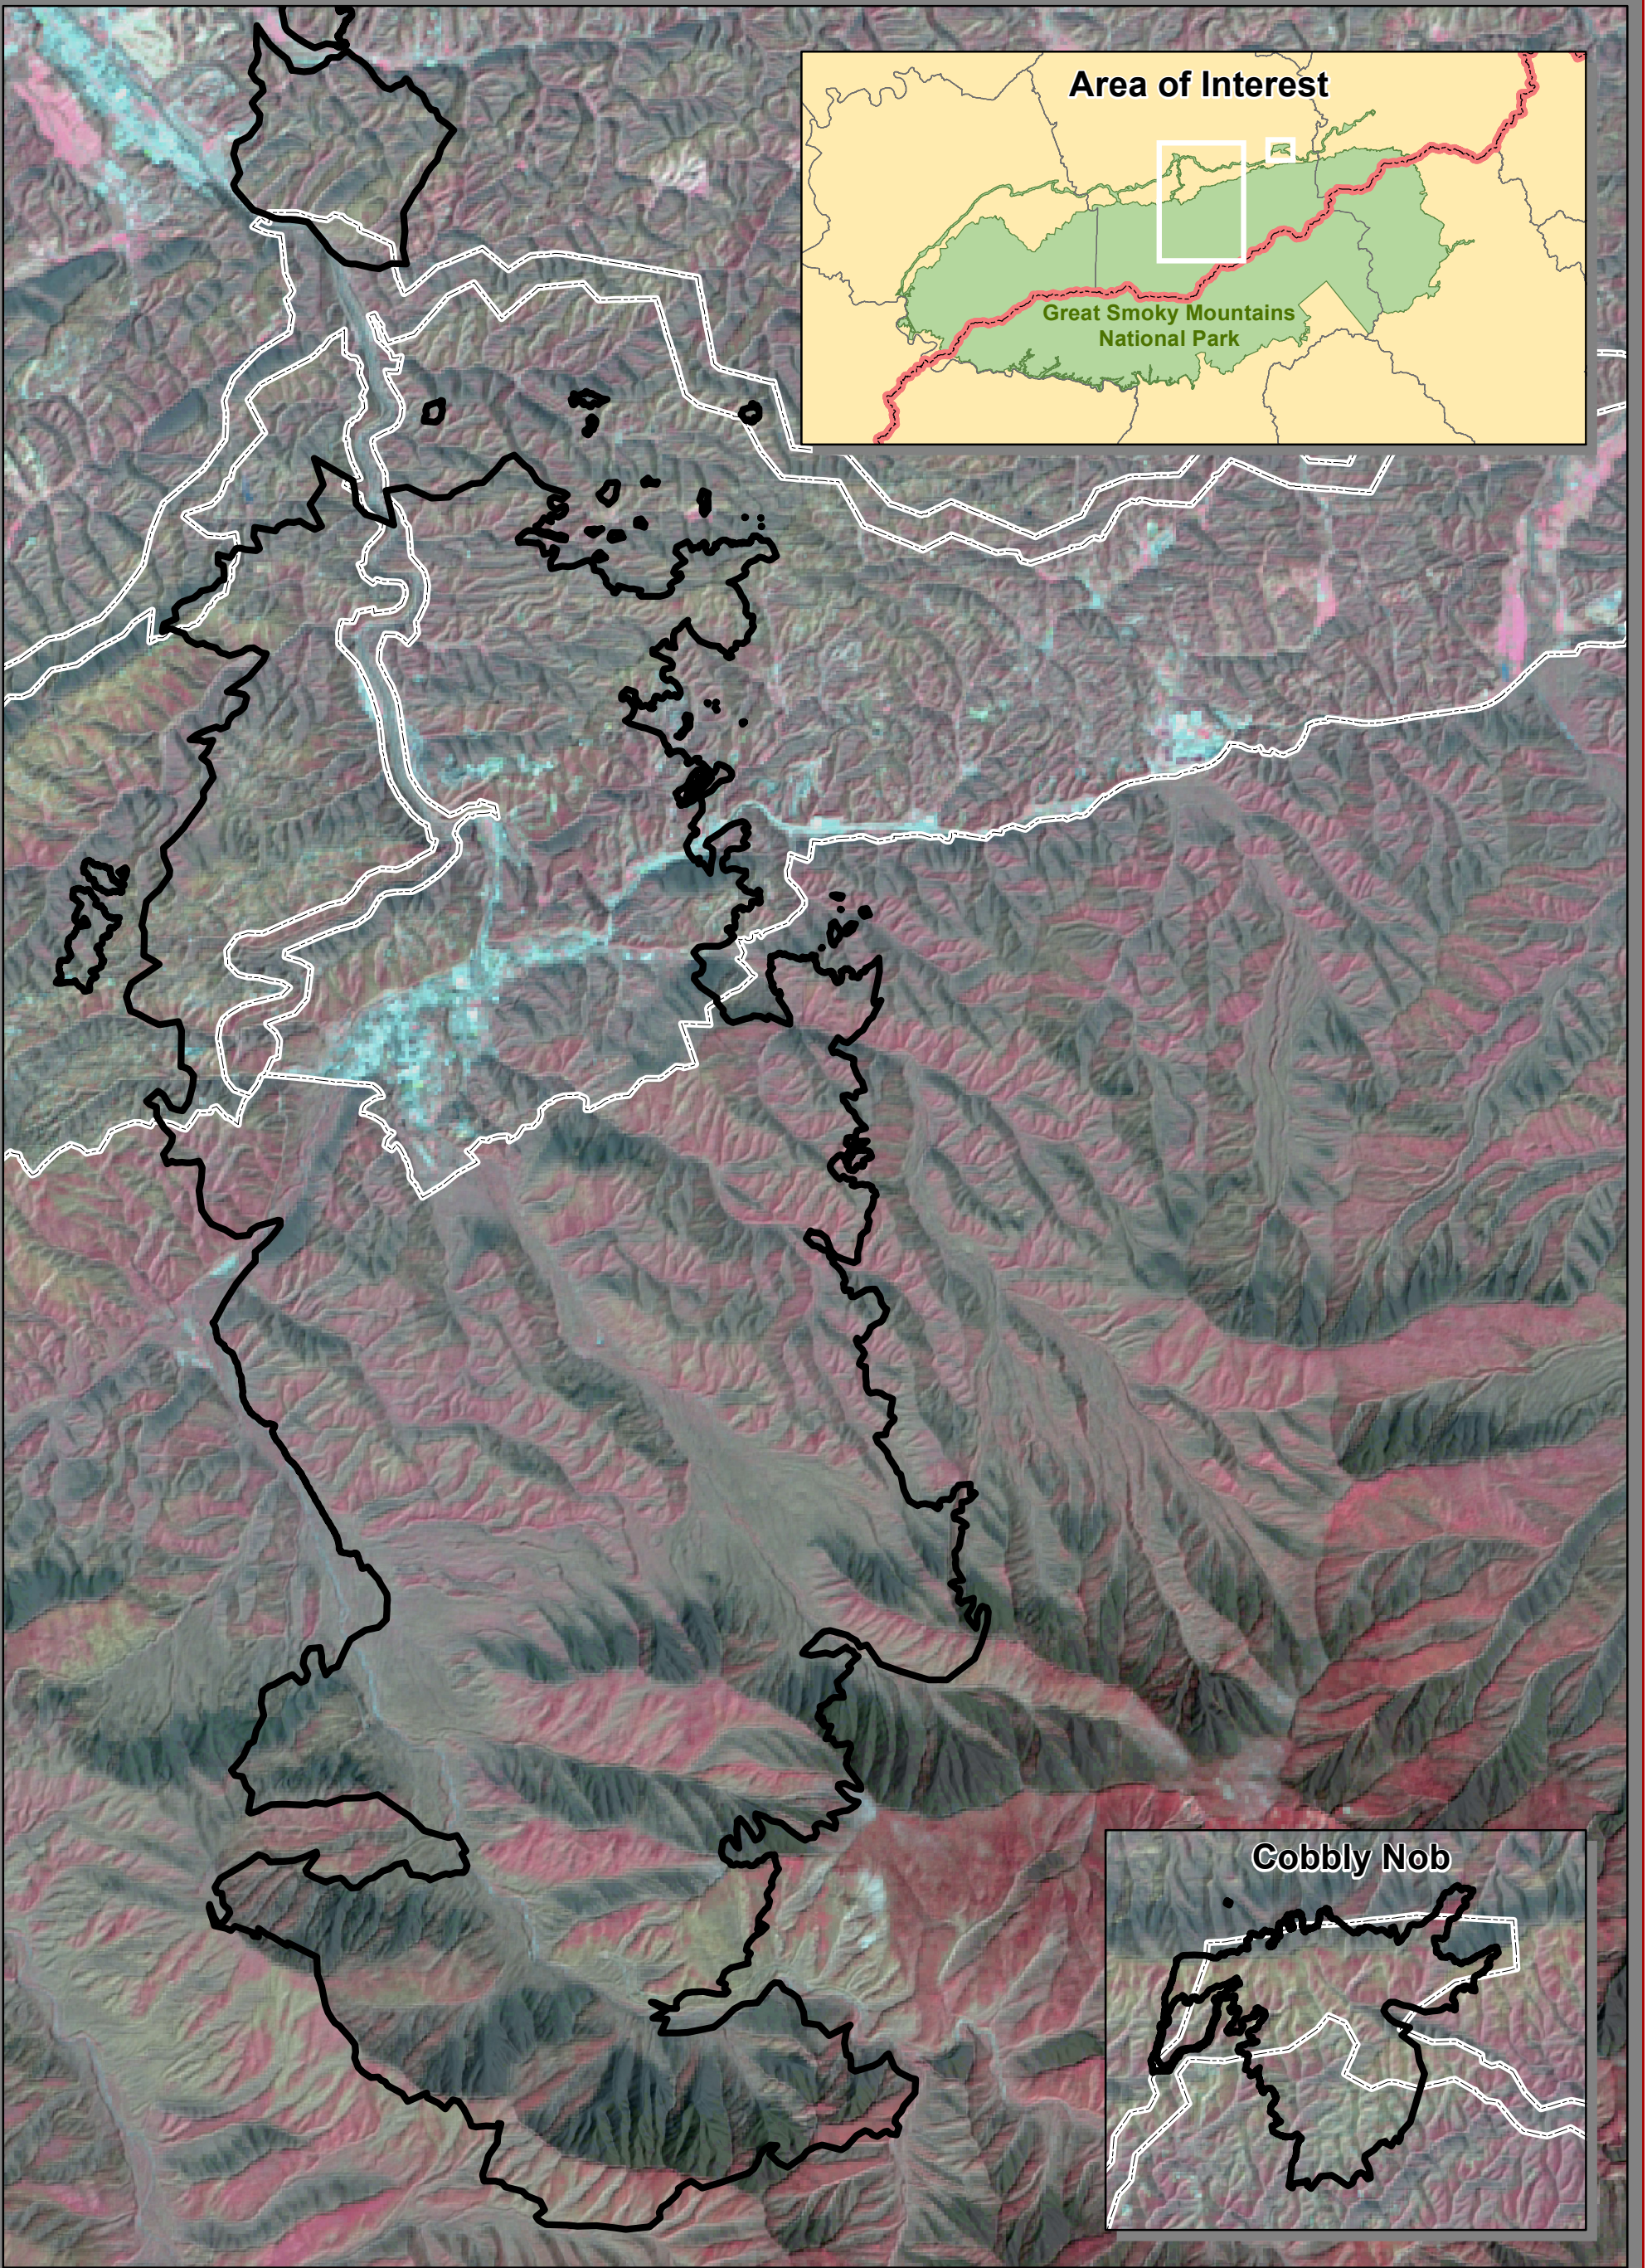

Chimney Tops 2 BAER

December 3, 2015 Pre-Fire Satellite Imagery

 Fire Perimeter  Park Boundary

No warranty expressed or implied is made regarding the accuracy or utility of the data and information on this map.

1:52,000