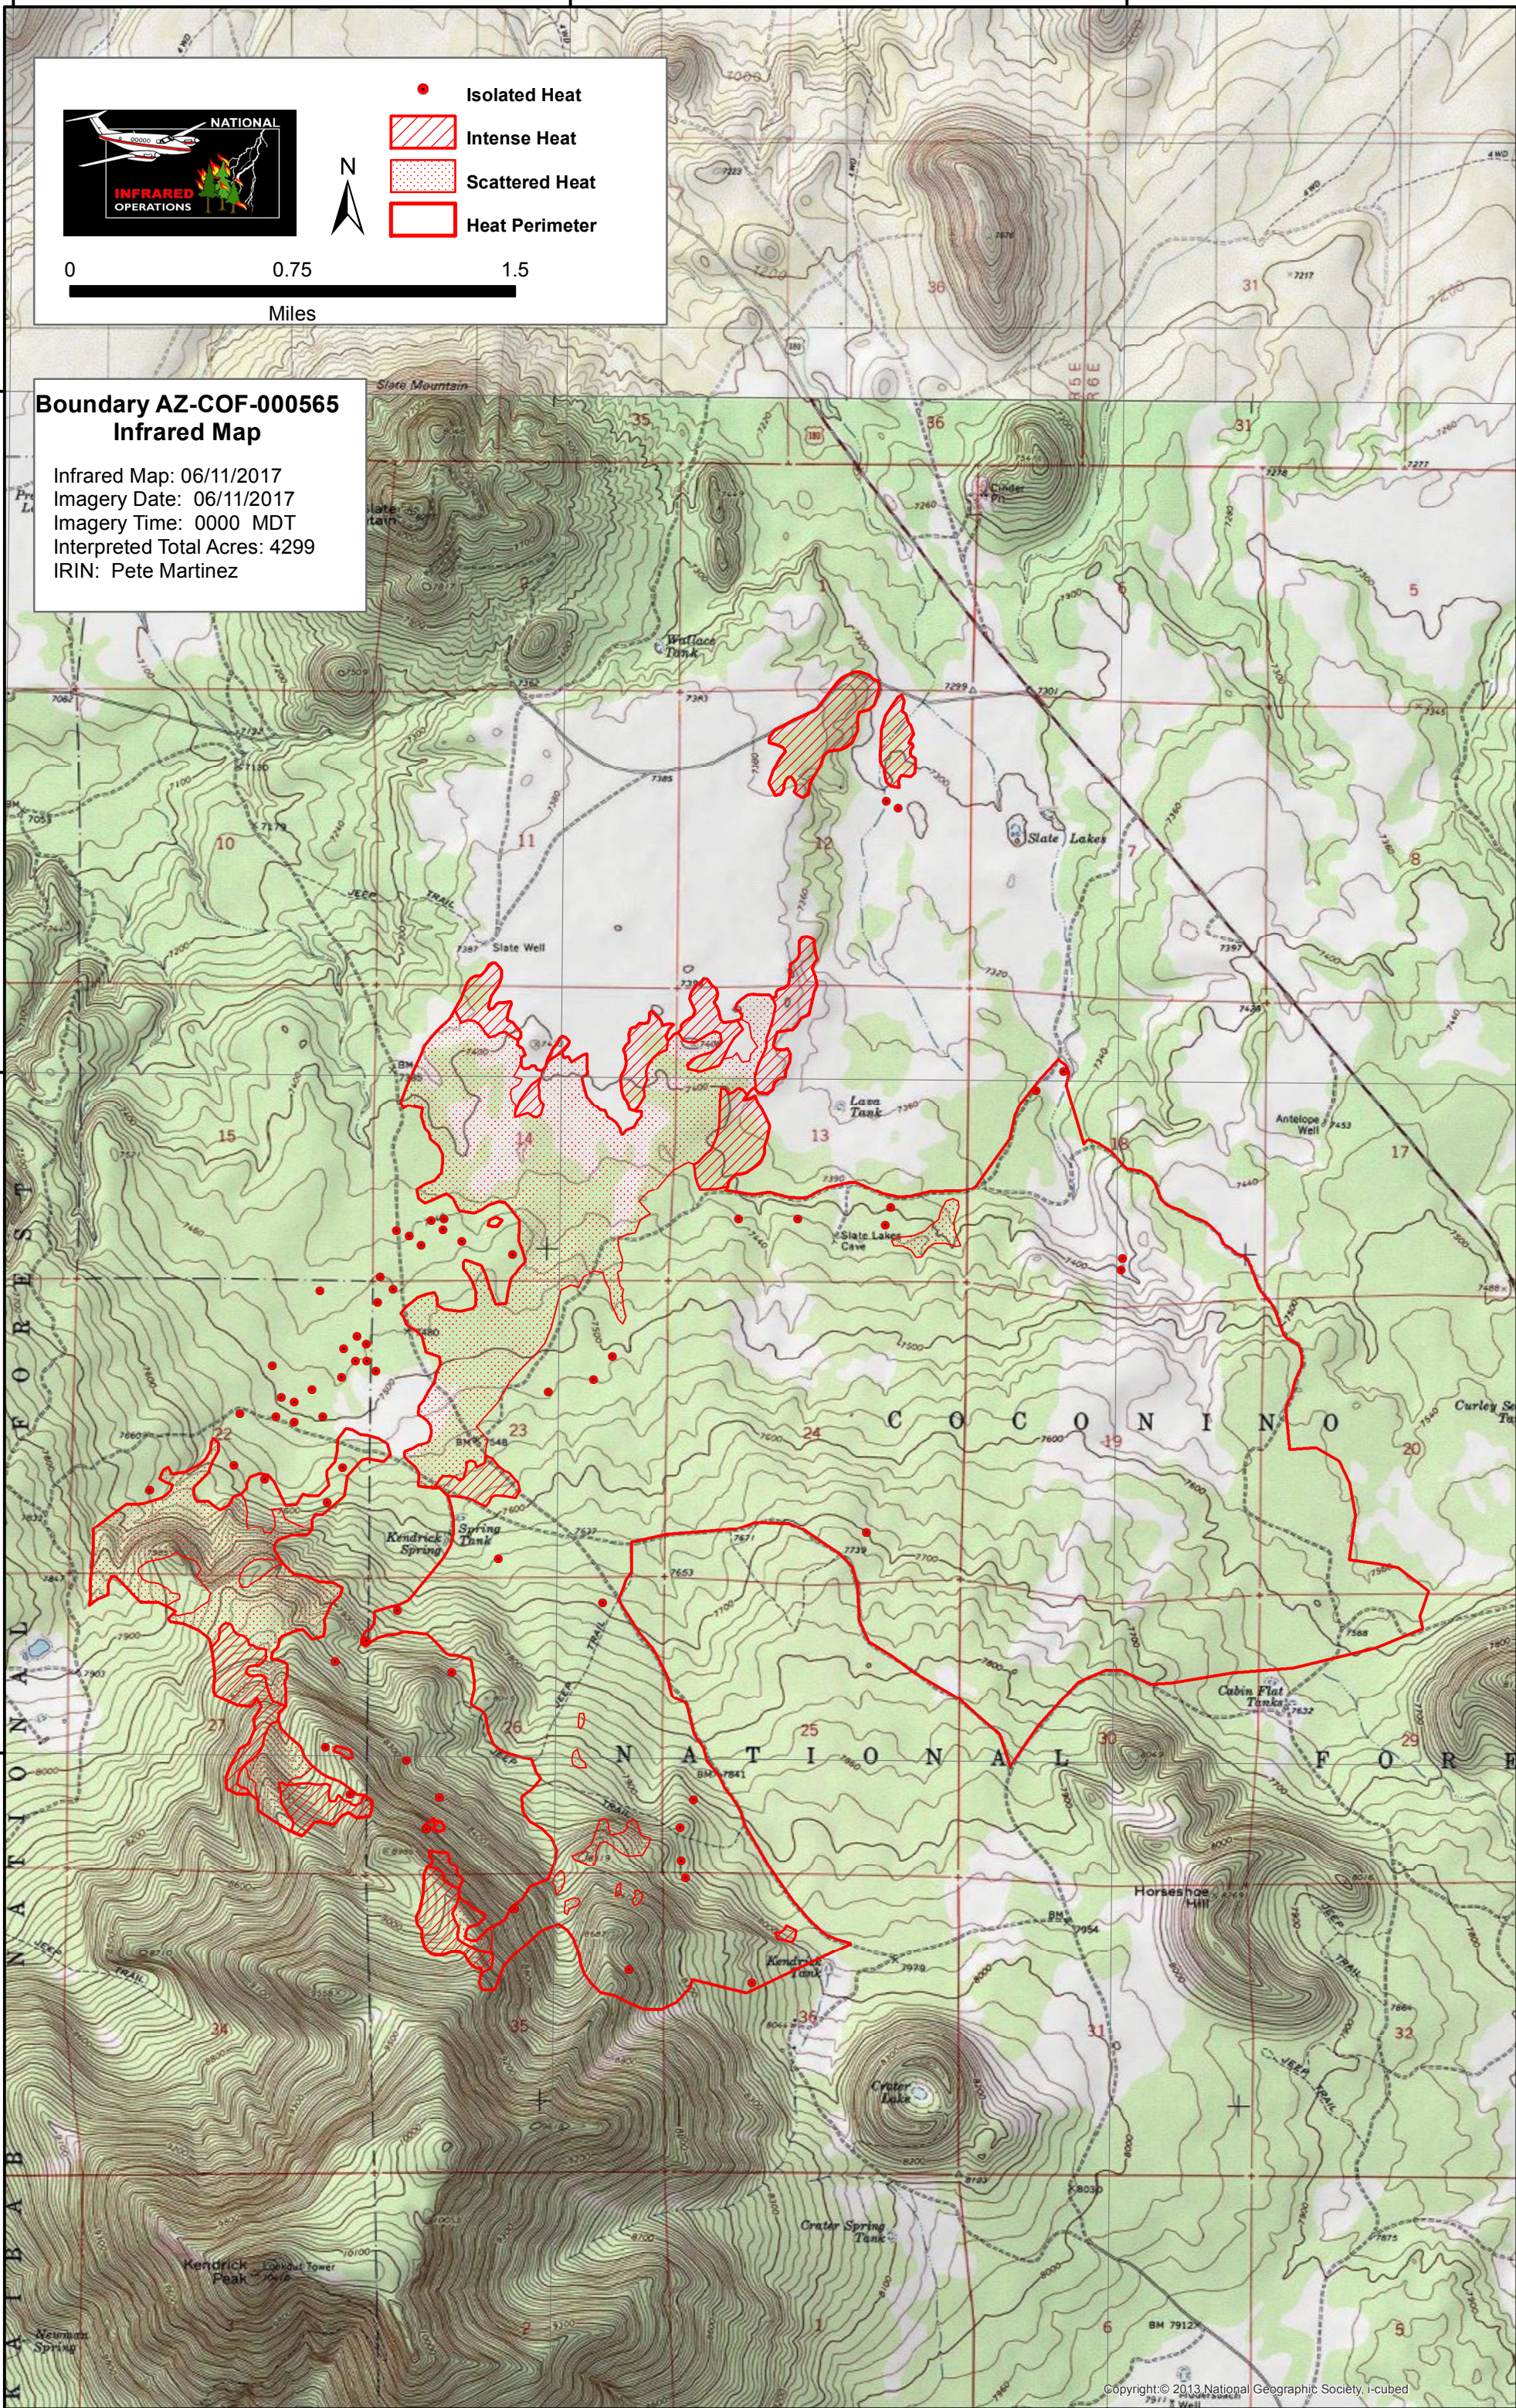

111°52'0"W

111°50'0"W

111°48'0"W

35°30'0"N

35°28'0"N

35°26'0"N

35°24'0"N

35°30'0"N

35°28'0"N

35°26'0"N

35°24'0"N

Isolated Heat (Red dot)

Intense Heat (Red hatched area)

Scattered Heat (Red dotted area)

Heat Perimeter (Red outline)

0 0.75 1.5 Miles

**Boundary AZ-COF-000565
Infrared Map**

Infrared Map: 06/11/2017
 Imagery Date: 06/11/2017
 Imagery Time: 0000 MDT
 Interpreted Total Acres: 4299
 IRIN: Pete Martinez

111°50'0"W

111°48'0"W